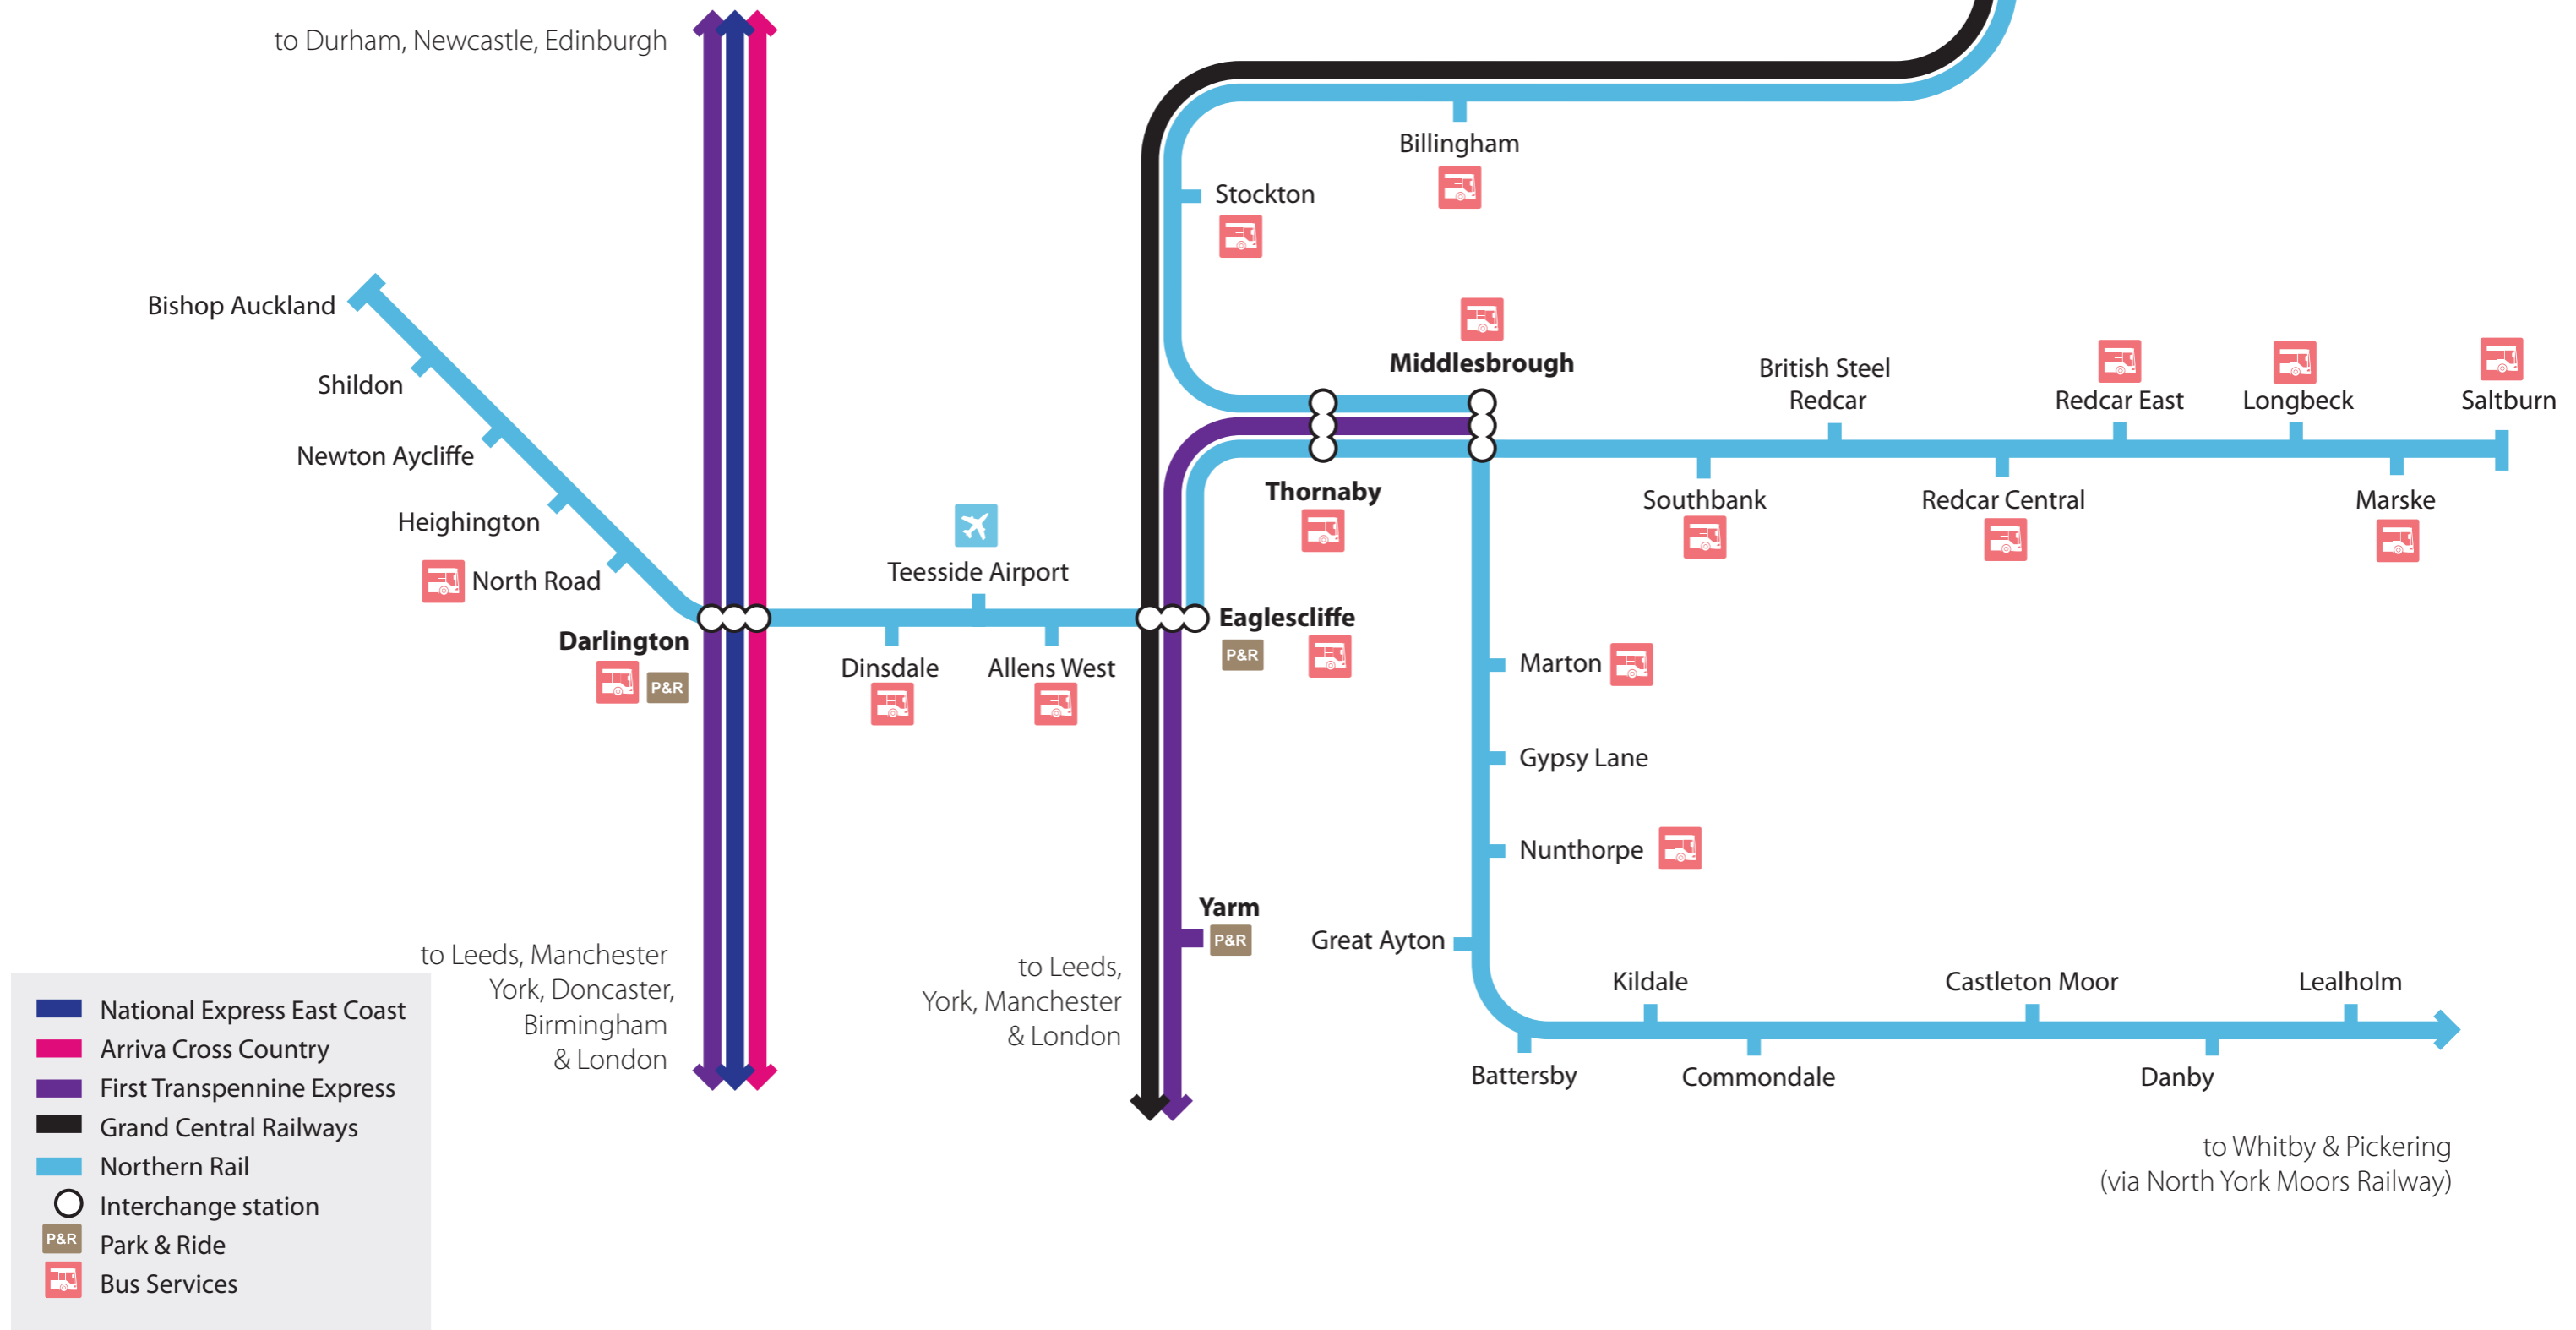

www.connectteesvalley.com

- █ National Express East Coast
- █ Arriva Cross Country
- █ First Transpennine Express
- █ Grand Central Railways
- █ Northern Rail
- Interchange station
- P&R Park & Ride
- █ Bus Services

to Durham, Newcastle, Edinburgh

to Sunderland & Newcastle

to Leeds, Manchester
York, Doncaster,
Birmingham
& London

to Leeds,
York, Manchester
& London

to Whitby & Pickering
(via North York Moors Railway)