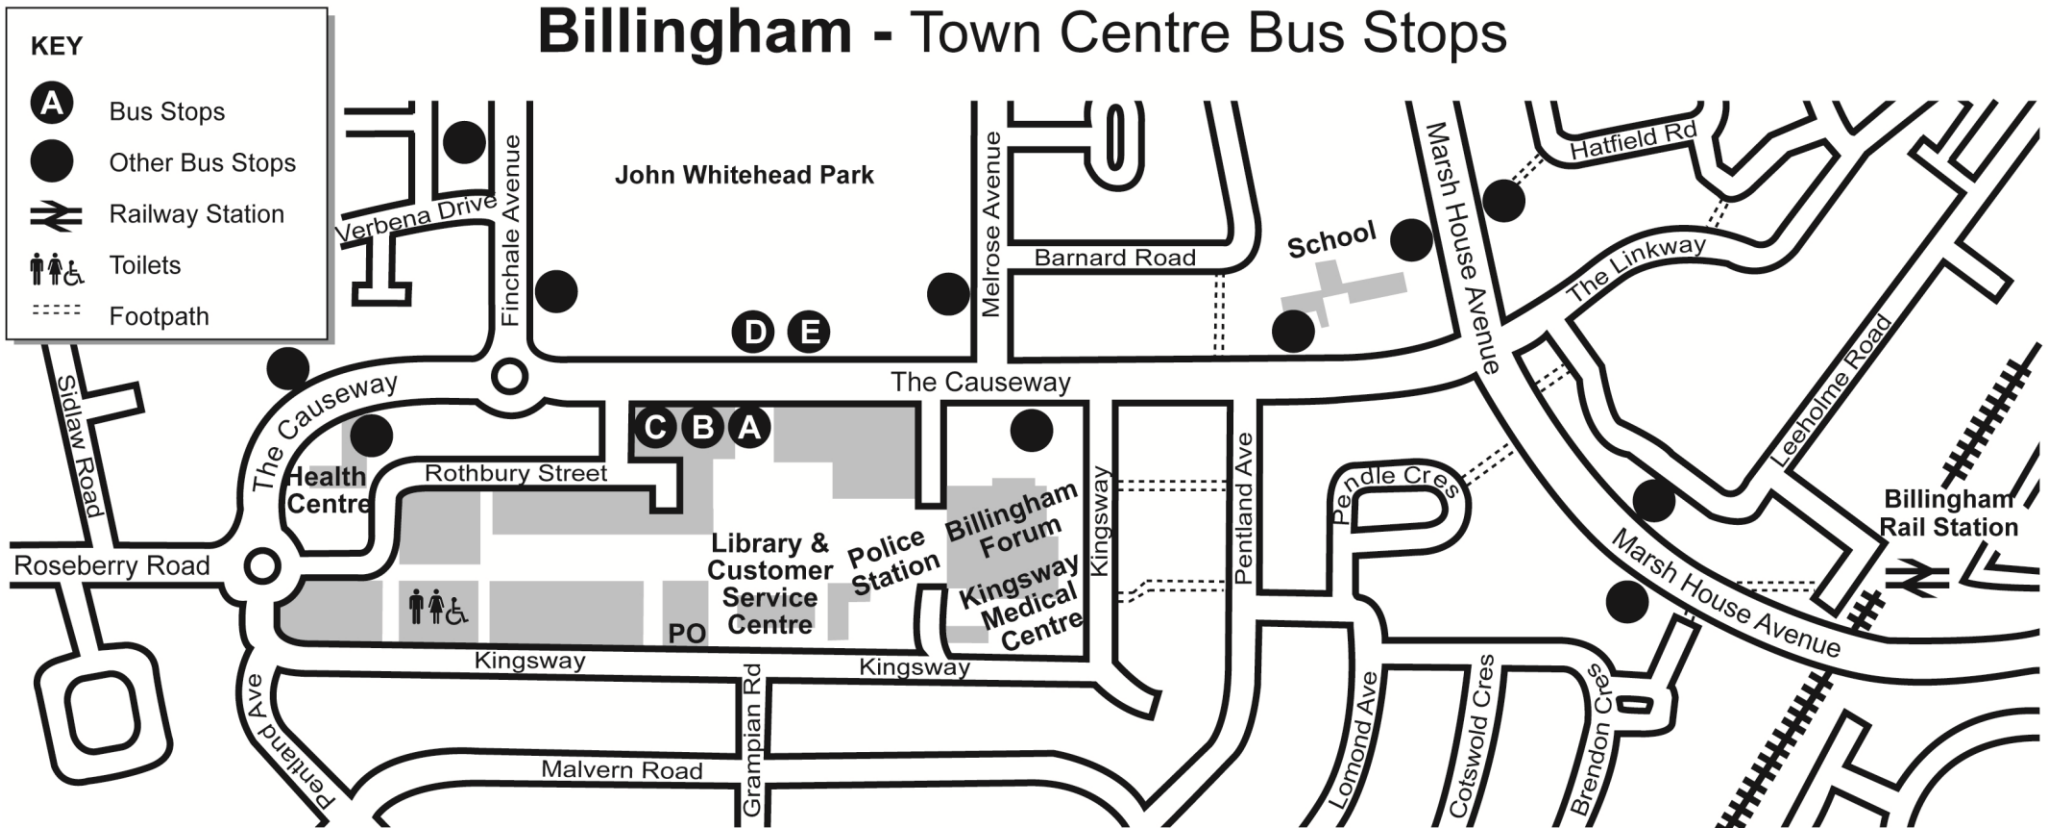

Billingham - Town Centre Bus Stops

Stand	Services & destinations from each stand	Effective from 20 January 2018
A	34 34A 52 <i>Billingham Station, Cowpen Lane, Central Avenue, Billingham Stores, Mill Lane, Norton, Norton Road, Stockton, Newport, Middlesbrough</i>	
B	35 36 X9 X10 <i>Station Road, Billingham Green, Crooksbar, Norton, Norton Grange, Norton Road, Stockton, Thornaby Station, (Teesdale), Newport, Middlesbrough</i>	
C	34 34A 35 52 X9 X10 <i>Wolviston Court, High Grange, Low Grange, Owington Farm, Peterlee, (Dalton Park), Heworth, Gateshead, Newcastle</i>	
D	No Public Services	
E	36 <i>Owington Farm, Newton Bewley, Greatham, Owton Manor, Rift House, Hartlepool</i>	