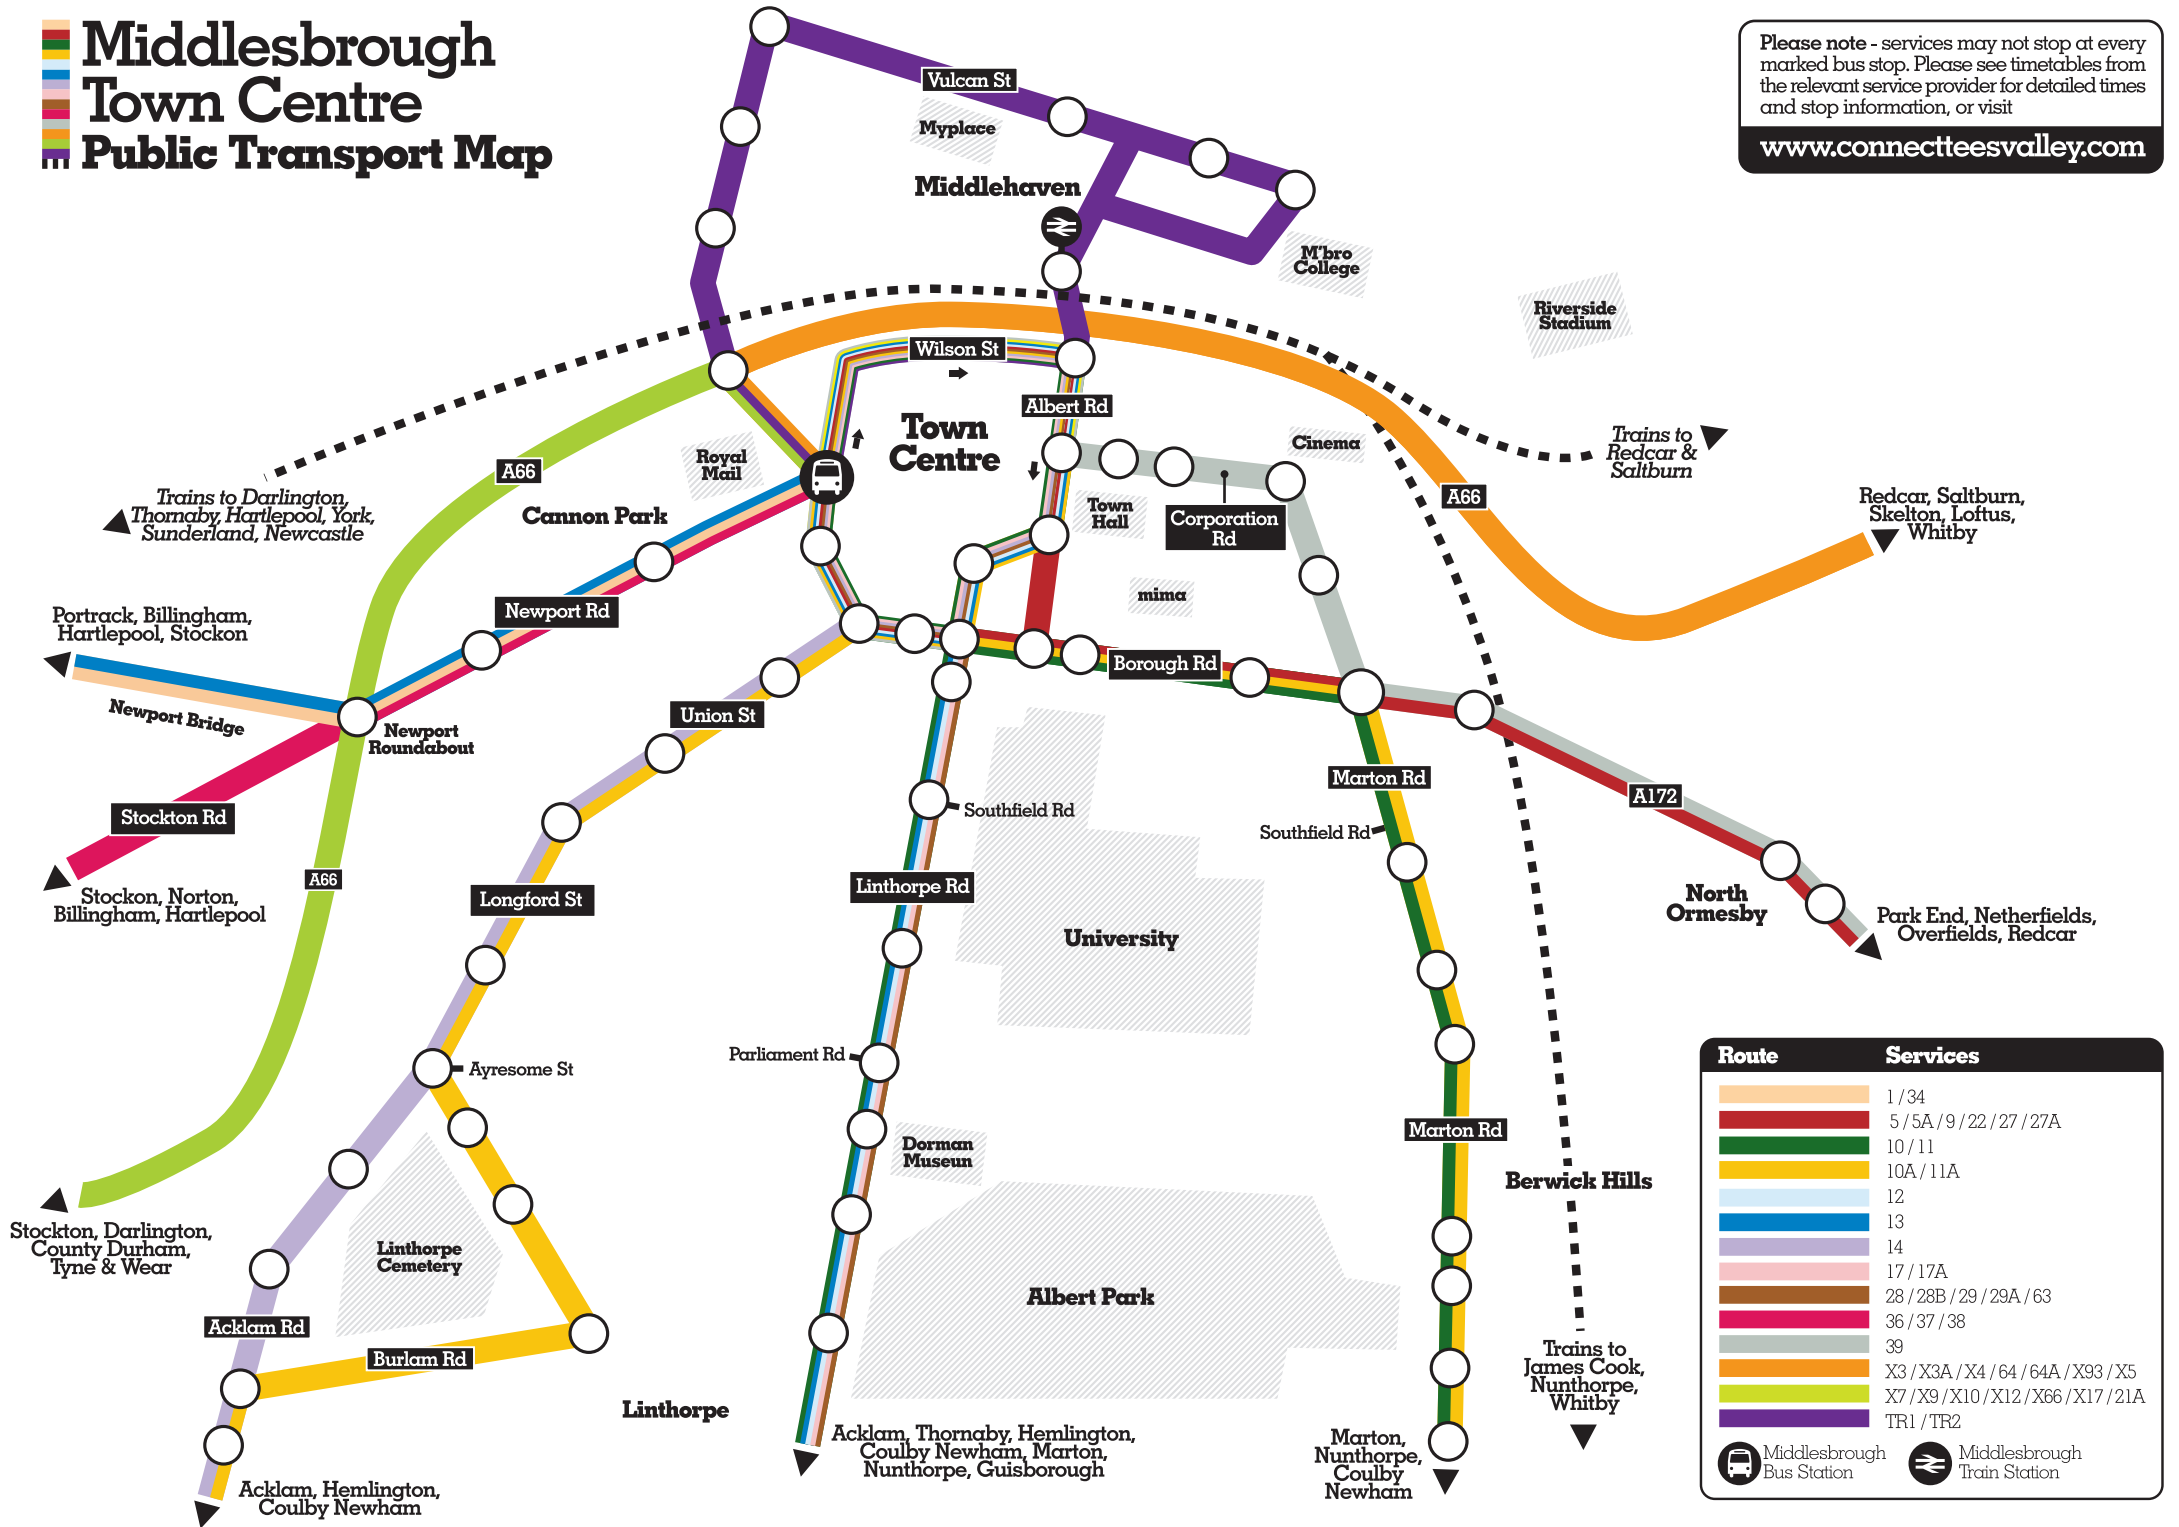

Please see timetables from the relevant service provider for detailed times and stop information, or visit www.connectteesvalley.com

Middlesbrough Town Centre Public Transport Map

Please note - services may not stop at every marked bus stop. Please see timetables from the relevant service provider for detailed times and stop information, or visit www.connectteesvalley.com