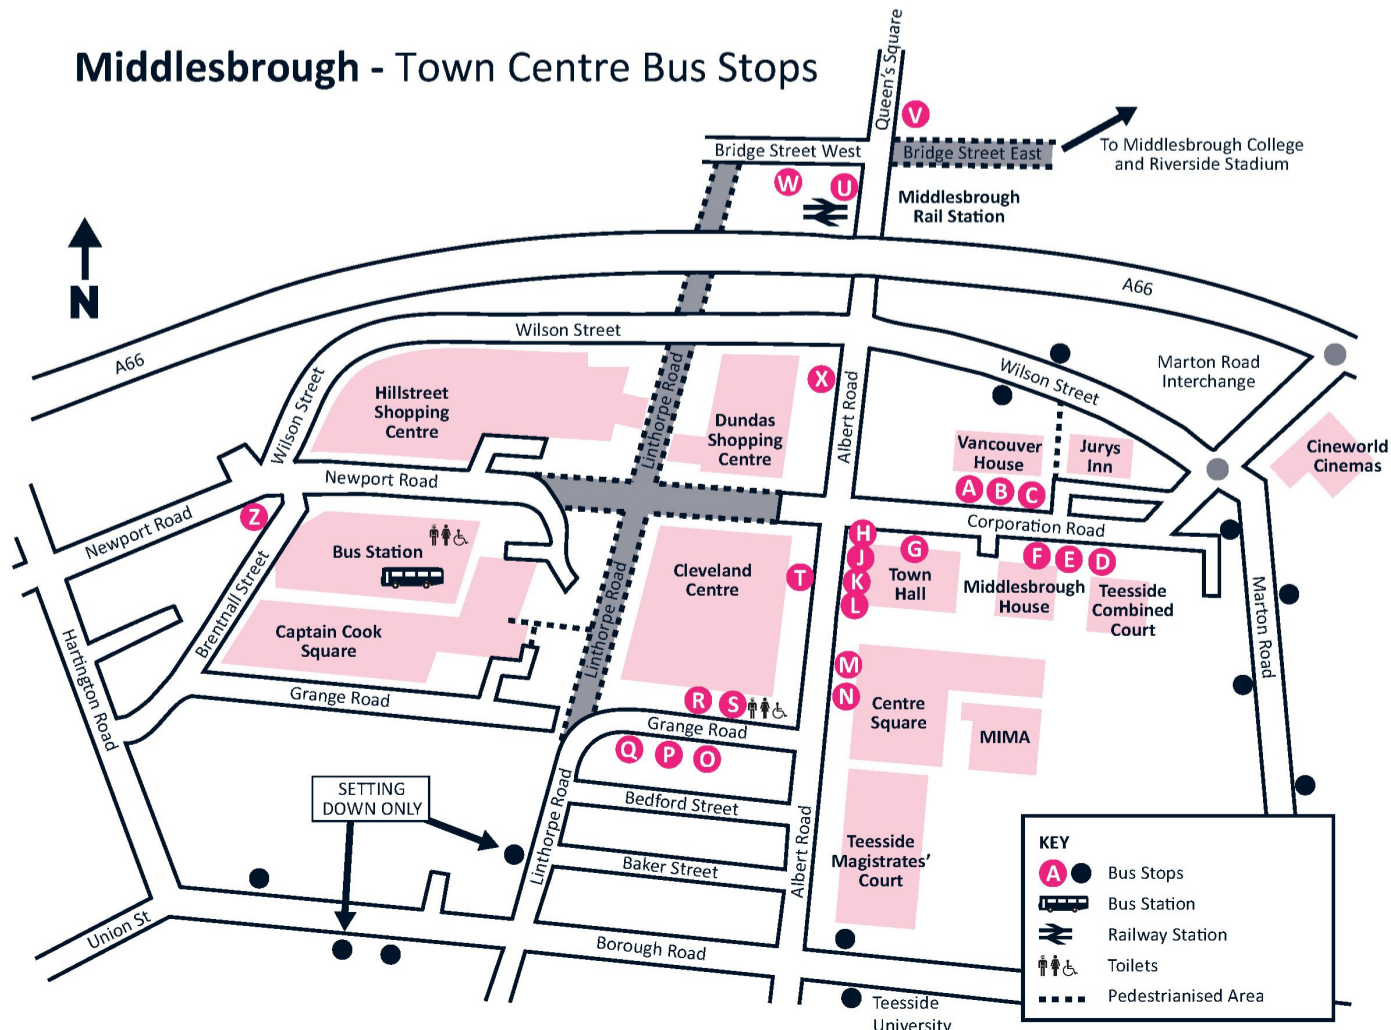

CLEVELAND CENTRE (Grange Road)

- O** 10, 12, 13, 14
Linthorpe, Tollesby, West Lane Hospital, Longlands, James Cook University Hospital, Easterside, Marton Manor, Acklam, Trimdon Avenue, Brookfield, Hemlington, Coulby Newham

- P** 17, 17A
Linthorpe, Acklam, Thornaby, Ingleby Barwick, Yarm, Eaglescliffe

- Q** 29, 29A, 63
Linthorpe, Grove Hill, Saltersgill, James Cook University Hospital, Easterside, Marton Manor, Marton, (Nunthorpe), Ormesby, Normanby, Eston, Wilton, Redcar Primary Care Hospital, Lakes Estate, Redcar

MIDDLESBROUGH STATION X

- U** TR1
Transporter Bridge, Middlesbrough College

- V** TR1, TR2
Middlesbrough Bus Station

- W** Teesside University Park and Ride,
Rail Replacement Services
Cannon Park, Teesside University

- X** 27 (evening), 39, X80
Middlesbrough Bus Station

MIDDLESBROUGH BUS STATION (Newport Road — BBC Tees)

- Z** Overnight (0000 – 0500) Coach and Bus Services
National Express, Holiday & Other Coach and Bus Services