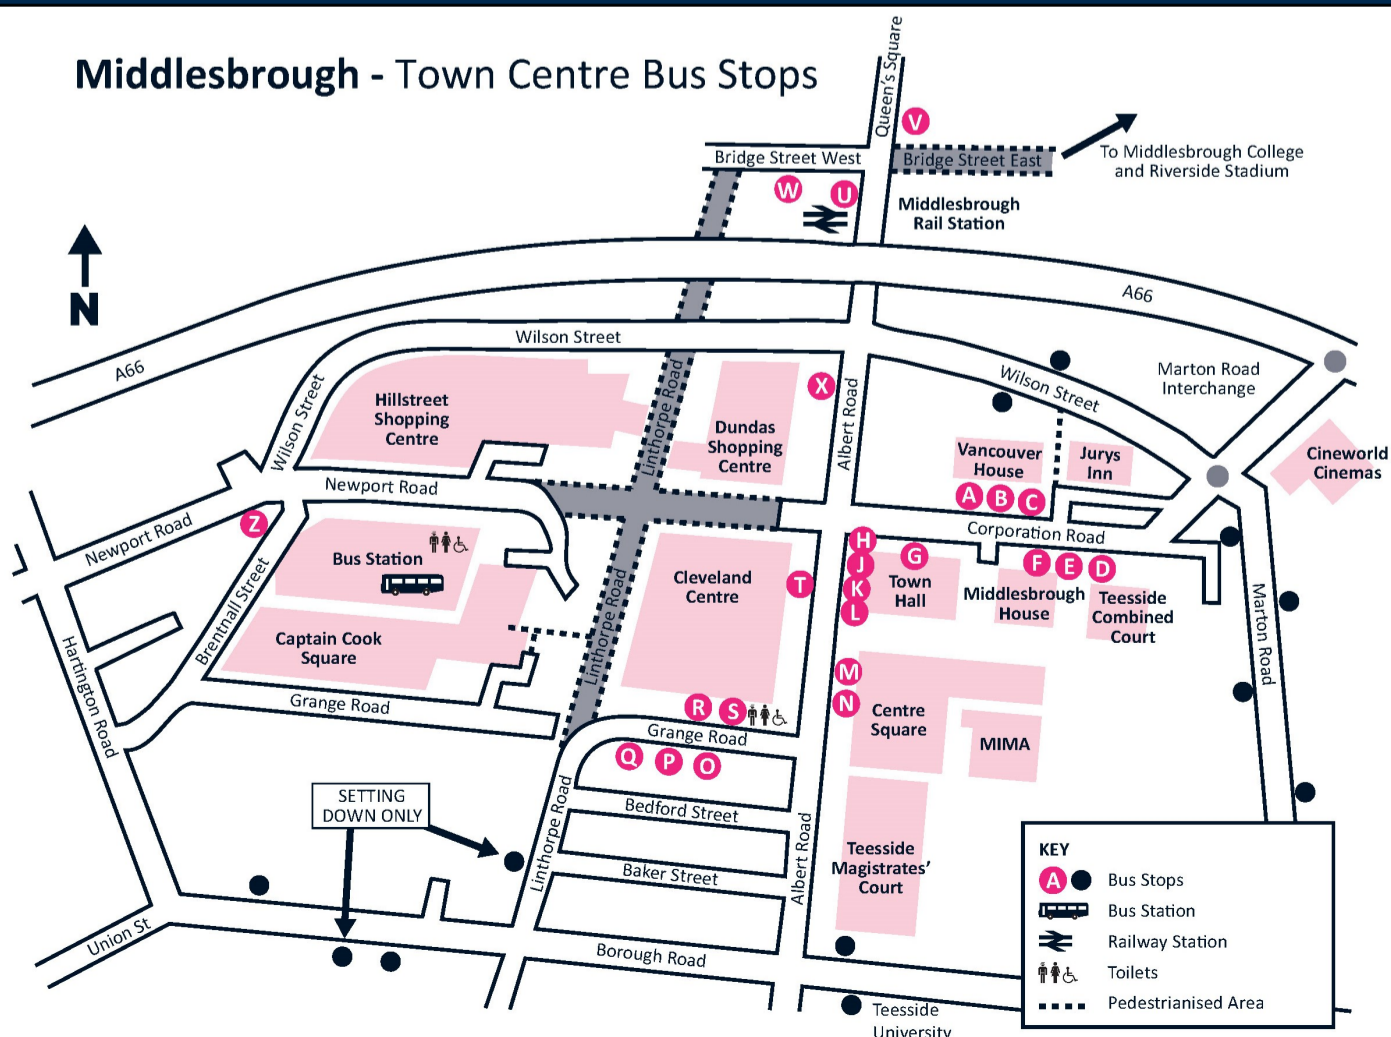

Middlesbrough - Town Centre Bus Stops

Effective from
19 November 2017