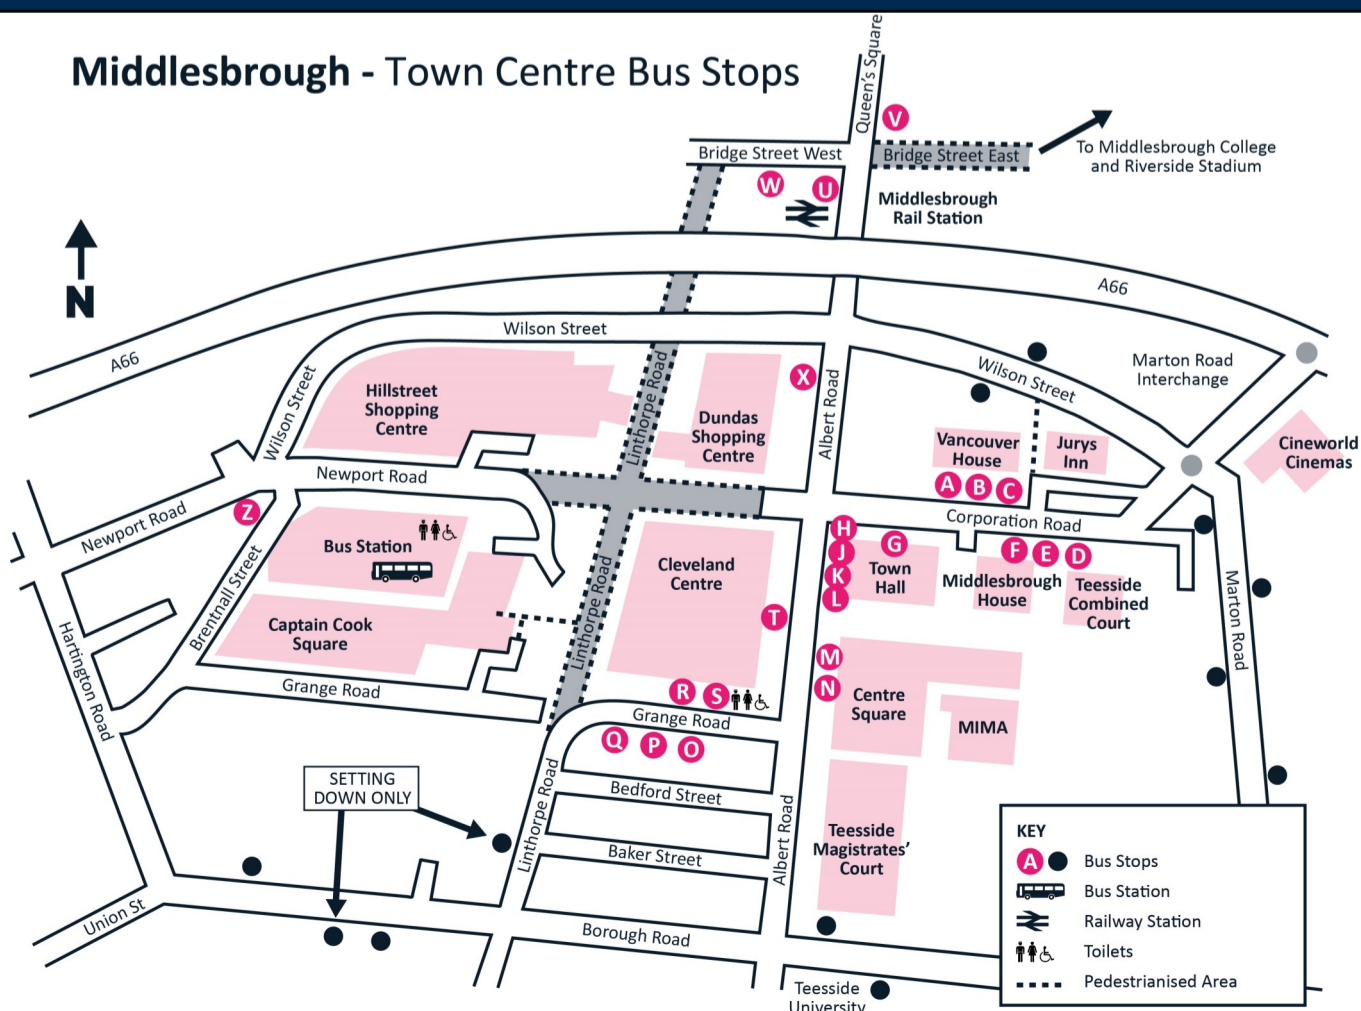

MIDDLESBROUGH TOWN HALL (Corporation Road)

- G** 27 (evening)
(Middlesbrough Bus Station)

MIDDLESBROUGH TOWN HALL (Albert Road)

- H** 10, 12, 13, 14
Linthorpe, Tollesby, West Lane Hospital, Longlands, James Cook University Hospital, Easterside, Marton Manor, Acklam, Trimdon Avenue, Brookfield, Hemlington, Coulby Newham
- J** 17, 17A
Linthorpe, Acklam, Thornaby, Ingleby Barwick, Yarm, Eaglescliffe

CLEVELAND CENTRE (Grange Road)

- O** 10, 12, 13, 14
Linthorpe, Tollesby, West Lane Hospital, Longlands, James Cook University Hospital, Easterside, Marton Manor, Acklam, Trimdon Avenue, Brookfield, Hemlington, Coulby Newham
- P** 17, 17A
Linthorpe, Acklam, Thornaby, Ingleby Barwick, Yarm, Eaglescliffe
- Q** 29, 29A, 63
Linthorpe, Grove Hill, Saltersgill, James Cook University Hospital, Easterside, Marton Manor, Marton, (Nunthorpe), Ormesby, Normanby, Eston, Wilton, Redcar Primary Care Hospital, Lakes Estate, Redcar
- R** 12
Middlesbrough Bus Station
- S** 13
(Middlesbrough Bus Station, Newport, Portrack, Stockton, Oxbridge, Grangefield, Fairfield, Salters Lane)

- X** 27 (evening), 39
Middlesbrough Bus Station

MIDDLESBROUGH BUS STATION (Newport Road — BBC Tees)

- Z** Overnight (0000 – 0500) Coach and Bus Services
National Express, Holiday & Other Coach and Bus Services

Bus Stop Currently Suspended Until Further Notice Services Transferred to Stand L

Bus Stop Currently Suspended Until Further Notice Services Transferred to Stand J

Middlesbrough - Town Centre Bus Stops

Effective from
20 August 2017