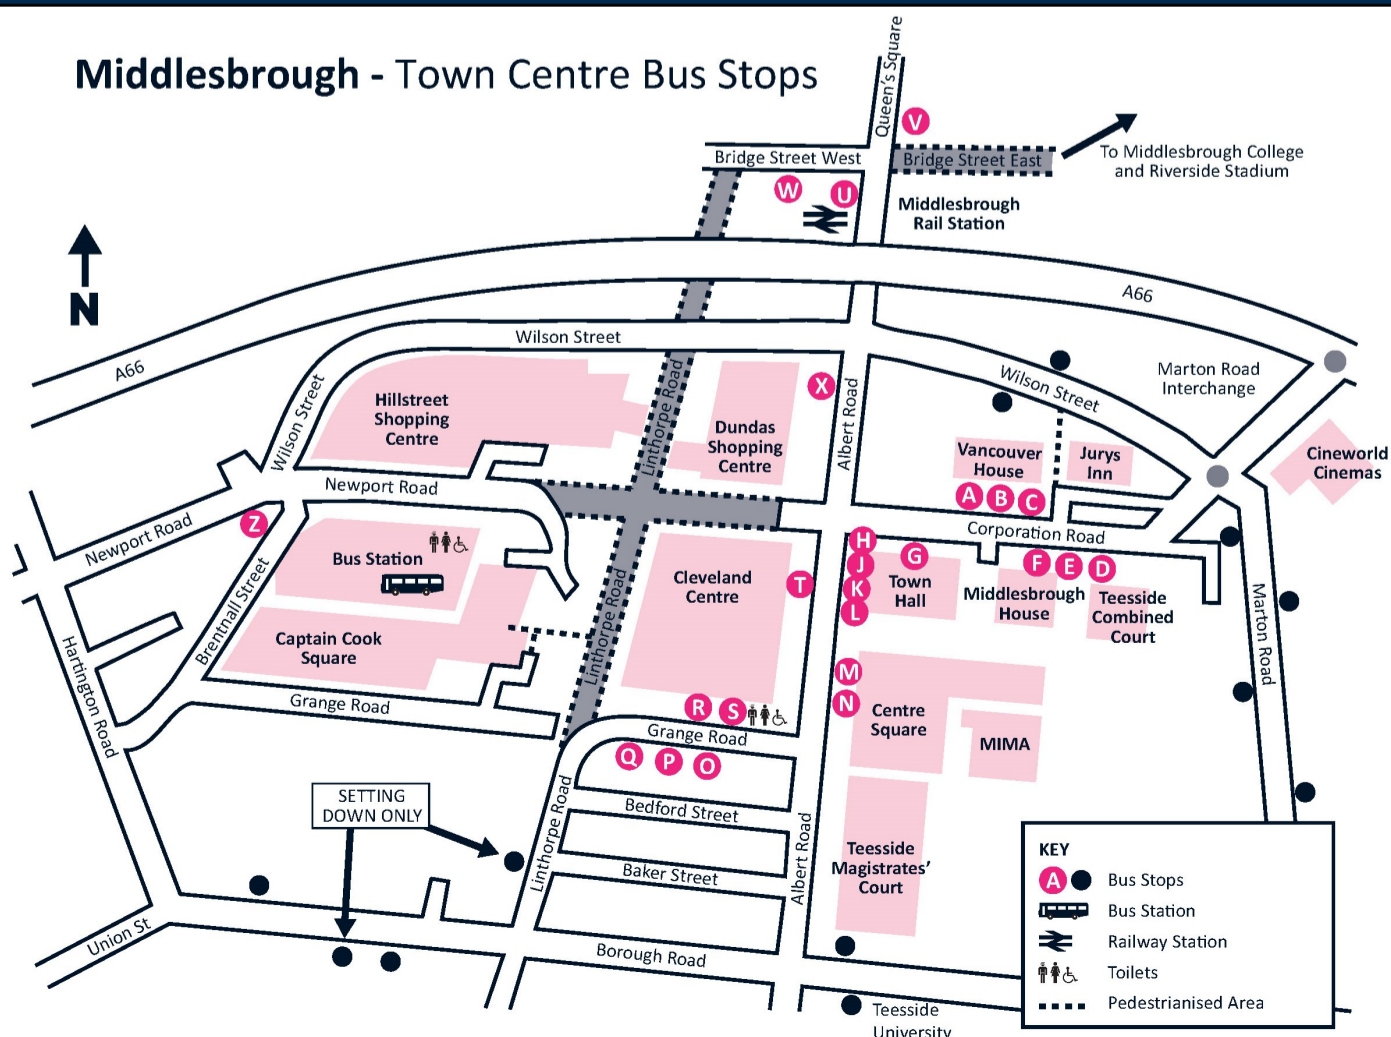

CLEVELAND CENTRE (Grange Road)

- O** 10, 12, 13, 13A, 14
Linthorpe, Tollesby, West Lane Hospital, James Cook University Hospital, Easterside, Marton Manor, Acklam, Trimdon Avenue, Brookfield, Stainton, Hemlington, Coulby Newham

- P** 17, 17A
Linthorpe, Acklam, Thornaby, Ingleby Barwick, Yarm, Eaglescliffe

- Q** 29, 29A, 63
Linthorpe, Grove Hill, Saltersgill, James Cook University Hospital, Easterside, Marton Manor, Marton, (Nunthorpe), Ormesby, Normanby, Eston, Wilton, Redcar Primary Care Hospital, Lakes Estate, Redcar

- T** X80
Middlesbrough Bus Station

MIDDLESBROUGH STATION

- U** TR1
Transporter Bridge, Middlesbrough College

- V** TR1, TR2
Middlesbrough Bus Station

- W** Teesside University Park and Ride,
Rail Replacement Services
Cannon Park, Teesside University

- X** 39, X80
Middlesbrough Bus Station

MIDDLESBROUGH BUS STATION (Newport Road — BBC Tees)

- Z** Overnight (0000 – 0500) Coach and Bus Services
Megabus, National Express, Holiday and Other Coach and Bus Services