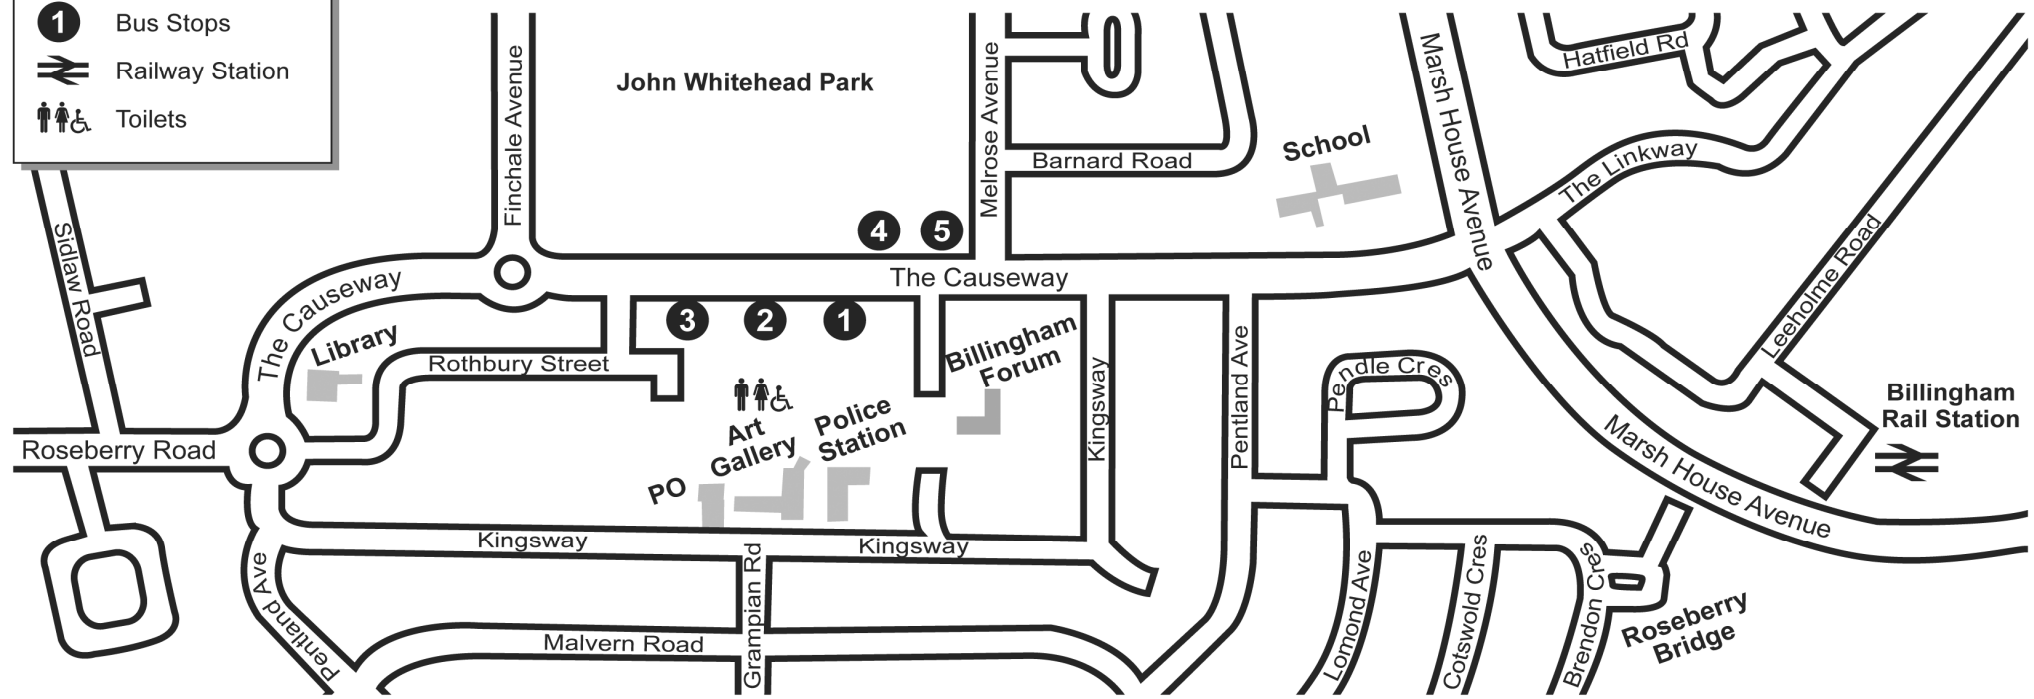

# Billingham - Town Centre Bus Stops

**KEY**

-  Bus Stops
-  Railway Station
-  Toilets

## Effective from Sunday 30<sup>th</sup> October 2011

Stand Number	Services & destinations from each stand
<b>1</b>	<b>34 45 52 87 87A 551</b> <i>Cowpen Lane, Billingham Stores, Norton, Portrack Lane, Stockton Town Centre, Middlesbrough, Eaglescliffe, Yarm, Yarm (Willey Flatts)</i>
<b>2</b>	<b>35 36 436 555 556 568 588 589</b> <i>Norton, Norton Grange, Albany Estate, University Hospital of North Tees, Hartburn, Stockton Town Centre, Middlesbrough, North Ormesby, Park End</i>
<b>3</b>	<b>34 35 45 52 87B 551 568 588 589 X9 X10</b> <i>High Grange, Low Grange, Owington Farm, Wolfviston Court Estate, Wolfviston Village, Peterlee, Heworth, Gateshead &amp; Newcastle</i>
<b>4</b>	<b>X9 X10</b> <i>Billingham Stores &amp; Middlesbrough Bus Station</i>
<b>5</b>	<b>36 87B 436 555 556 588 589</b> <i>Cowpen Bewley, Haverton Hill, Port Clarence, Owington Farm, Newton Bewley, Greatham, Owton Manor, Rift House, Hartlepool, Hartlepool Marina</i>