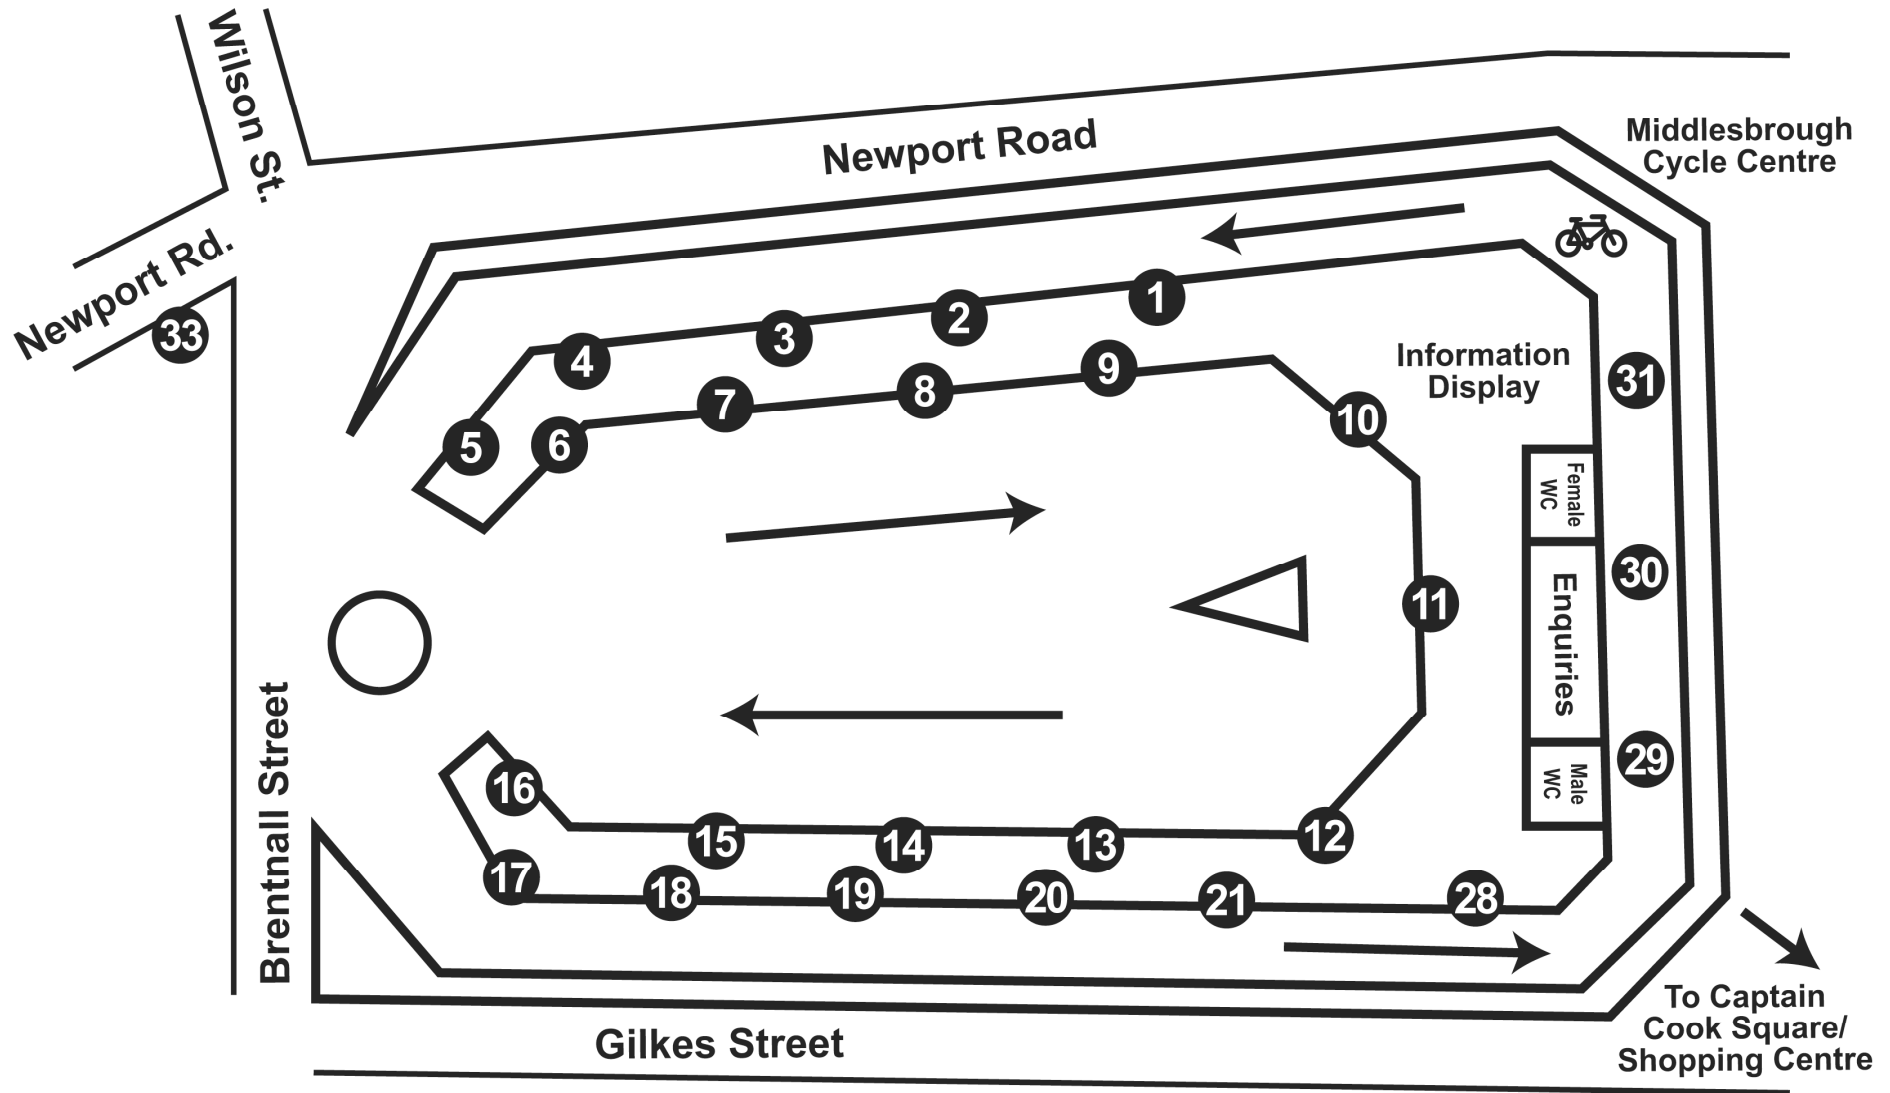

Middlesbrough Bus Station Stand Plan

| Stand No. | Middlesbrough Bus Station – Services from each stand |
|-----------|---|
| 1 | 93 X60 X61 X93 <i>Ormesby, Guisborough, Whitby, Hawsker, Robin Hood's Bay, Cloughton, Scarborough Hospital, Scarborough Railway Station</i> |
| 2 | 36 36A 37 38 537 <i>North Ormesby Market Place, Park End & James Cook Hospital</i> |
| 3 | 64 64A 64B 71 71A 747 794 <i>South Bank, Brambles Farm, Teesville, Normanby, Flatts Lane, Bankfields, Estate, Lazenby Village, Grangetown, Dormanstown, Redcar, Marske, Saltburn, Skelton, Boosbeck, Lingdale</i> |
| 4 | 22 22A 70A X3 X4 <i>Brambles Farm, Grangetown, Dormanstown, Redcar, Marske, Saltburn, Skelton, New Skelton, Brotton, Carlin How, Loftus</i> |
| 5 | 18 455 456 492 <i>James Cook Hospital, Marton, Coulby Newham, Nunthorpe; Eston</i> |
| 6 | 27 27A 28 29 29A 610 627 <i>Longlands, Marton Road, James Cook University Hospital, Easterside, Marton Manor, Marton, Nunthorpe, Hunters Hill, Guisborough, Lingdale, Skelton, Saltburn, Great Ayton, Stokesley</i> |
| 7 | 63 603 605 <i>Linthorpe, James Cook University Hospital, Easterside, Marton, Ormesby, Eston, Lakes Estate, Redcar; Coulby Newham, Hemlington, Stainton Village, Acklam</i> |
| 8 | 5 5A X5 <i>Ormesby, Guisborough, Skelton, Hollybush, North Skelton, Brotton, Loftus, Easington, Staithes, Runswick Bay, Sandsend & Whitby</i> |
| 9 | 9 30 631 632 <i>North Ormesby, Berwick Hills, Priestfields, Ormesby, Overfields, Linthorpe Village, Grove Hill, Saltersgill Est., James Cook Hospital.</i> |
| 10 | 27 27A <i>North Ormesby, Berwick Hills, Brambles Farm, Netherfields Estate</i> |
| 11 | SETTING DOWN PASSENGERS ONLY |
| 12 | 17 17A 17B 17C <i>Acklam, Thornaby, Bassleton Court, Ingleby Barwick, Stockton</i> |
| 13 | 13 13A 14 24 <i>Tollesby, Acklam, Brookfield, Hemlington Hall Road, Hemlington West Lane, Acklam Road, Trimdon Avenue, Baldoon Sands</i> |