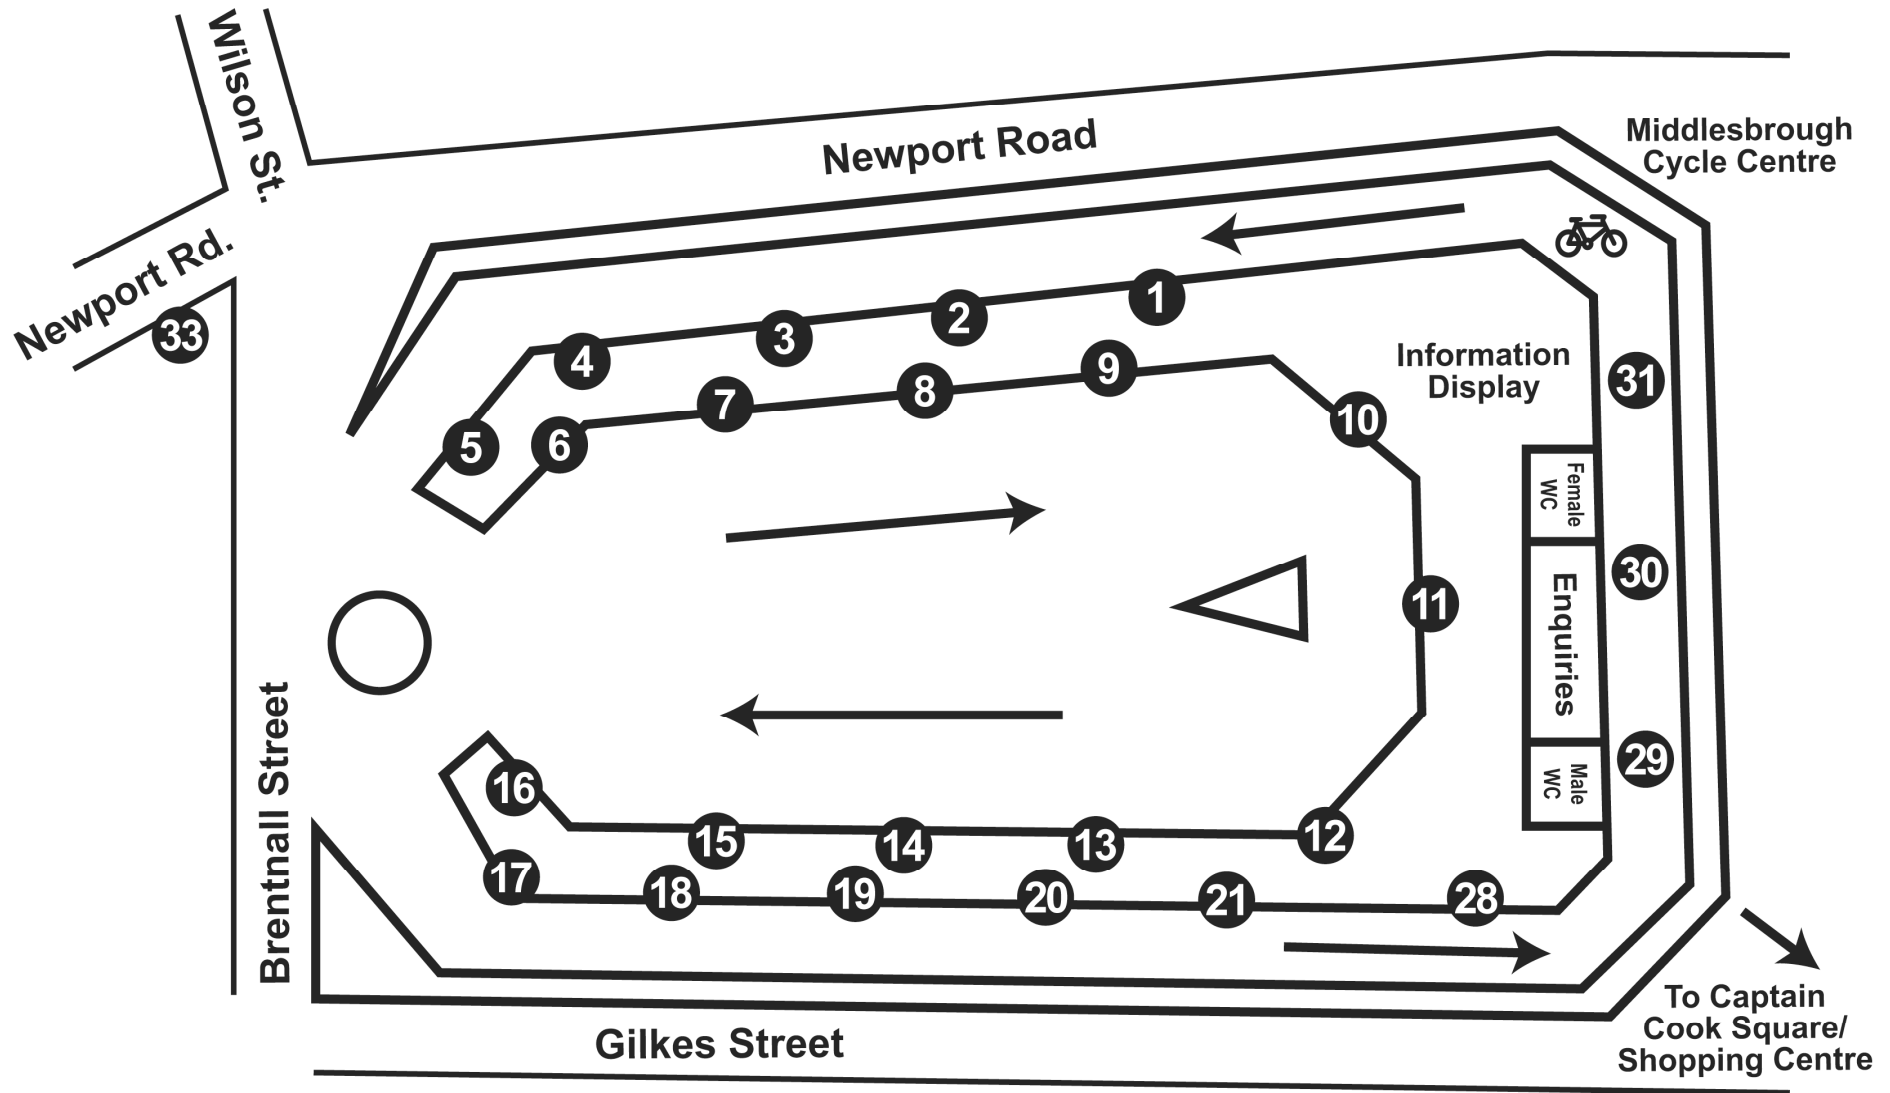

# Middlesbrough Bus Station Stand Plan

Stand No.	Middlesbrough Bus Station – Services from each stand
1	<b>93 X60 X61 X93</b> <i>Ormesby, Guisborough, Whitby, Hawsker, Robin Hood's Bay, Cloughton, Scarborough Hospital, Scarborough Railway Station</i>
2	<b>36 36A 37 38 537</b> <i>North Ormesby Market Place, Park End &amp; James Cook Hospital</i>
3	<b>64 64A 71 71A 747 748 794 795</b> <i>South Bank, Brambles Farm, Eston, Flatts Lane, Lazenby Village, Grangetown, Redcar, Marske, Saltburn, Skelton, Lingdale</i>
4	<b>22 X3 X4</b> <i>Brambles Farm, Grangetown, Redcar, Saltburn, Skelton, Loftus</i>
5	<b>30 43 455 456 492 631 632</b> <i>Saltersgill, James Cook Hospital, Marton, Nunthorpe; Eston</i>
6	<b>27 27A 28 29 29A 610 627 750</b> <i>Longlands, Marton Road, James Cook University Hospital, Easterside, Marton Manor, Marton, Nunthorpe, Hunters Hill, Guisborough, Lingdale, Skelton, Saltburn, Great Ayton, Stokesley</i>
7	<b>63 603 605</b> <i>Linthorpe, James Cook University Hospital, Easterside, Marton, Ormesby, Eston, Lakes Estate, Redcar; Coulby Newham, Hemlington, Stainton Village, Acklam</i>
8	<b>5 5A X5</b> <i>Ormesby, Guisborough, Skelton, Hollybush, North Skelton, Brotton, Loftus, Easington, Staithes, Runswick Bay, Sandsend &amp; Whitby</i>
9	<b>9 741</b> <i>North Ormesby, Berwick Hills, Priestfields, Ormesby, Overfields, Eston, Flatts Lane, Guisborough, Boosbeck, Lingdale</i>
10	<b>27 27A</b> <i>North Ormesby, Berwick Hills, Brambles Farm, Netherfields Estate</i>
11	<b>SETTING DOWN PASSENGERS ONLY</b>
12	<b>17 17A 17B 17C</b> <i>Acklam, Thornaby, Bassleton Court, Ingleby Barwick, Stockton</i>
13	<b>13 13A 14 24 73 X24</b> <i>Tollesby, Acklam, Brookfield, Hemlington Hall Road, Hemlington West Lane, Acklam Road, Trimdon Avenue, Baldoon Sands</i>
14	<b>11 12 604 606 607 611</b> <i>Tollesby, Acklam, Stainton, Hemlington, Coulby Newham, Marton</i>