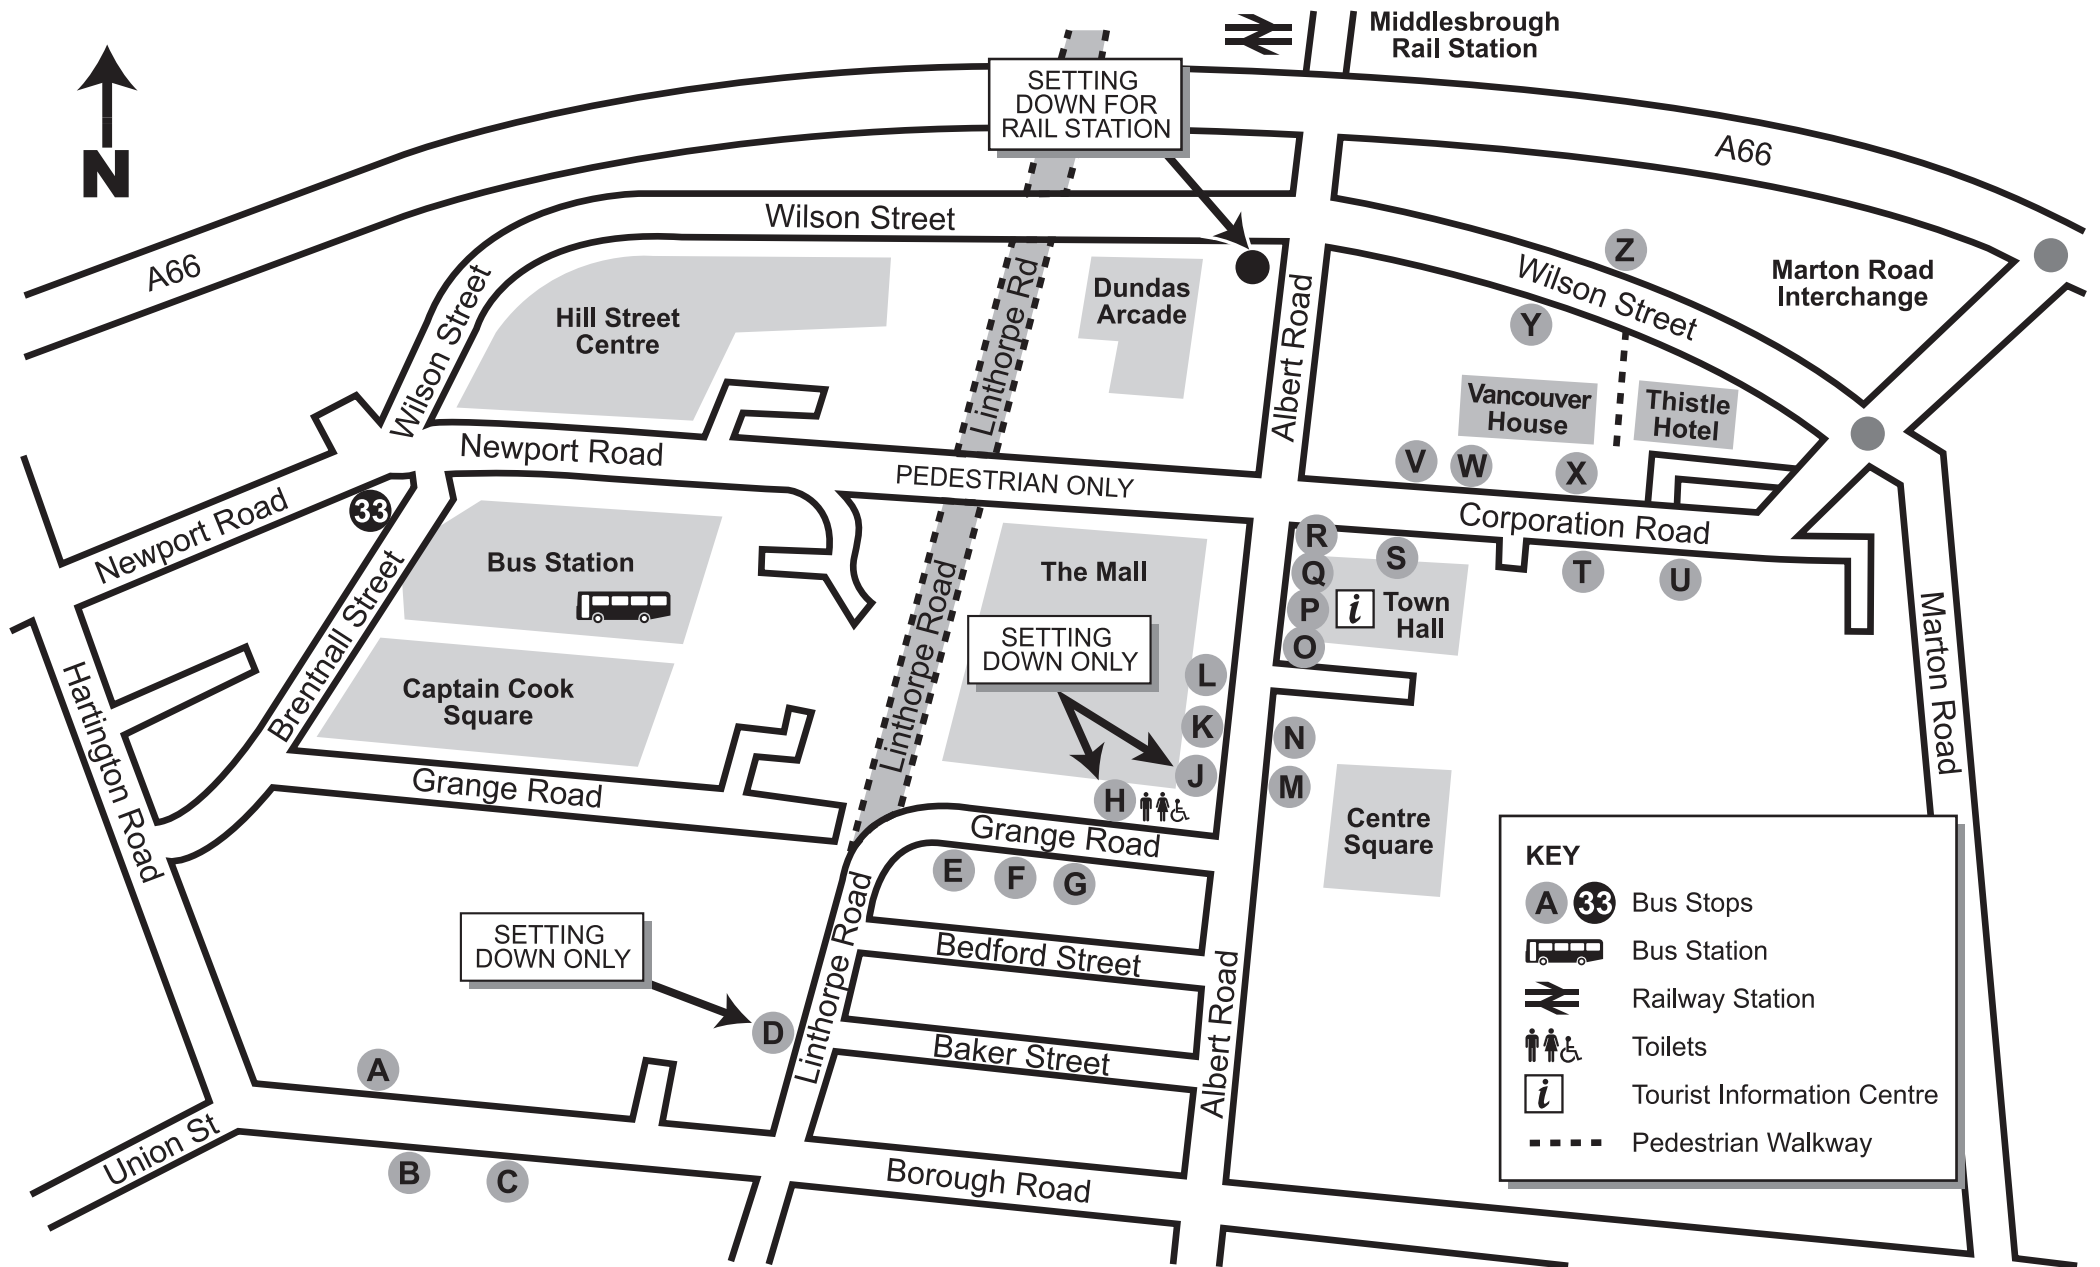

Middlesbrough - Town Centre Bus Stops

SETTING DOWN FOR RAIL STATION

Middlesbrough Rail Station

A66

Wilson Street

Wilson Street
Marton Road Interchange

Hill Street Centre

Dundas Arcade

Vancouver House

Thistle Hotel

Newport Road

PEDESTRIAN ONLY

Corporation Road

Newport Road

33

Bus Station

Centre Square

SETTING DOWN ONLY

E F G

Bedford Street

Baker Street

Borough Road

A

B

Toilets

Tourist Information Centre

Pedestrian Walkway

Stand	Stand location & departures
BOROUGH ROAD	
A	18 30 627 <i>Longlands, Saltersgill, James Cook University Hospital, Marton, Coulby Newham, Hemlington, Stainton, Nunthorpe</i>
B	27 27A <i>North Ormesby Market Place, Netherfields; Easterside & Marton</i> + (Other Services Setting Down Passengers Only)
C	14 24 611 <i>Acklam Trimdon Avenue + (Other services setting down only)</i>
LINTHORPE ROAD	
D	SETTING DOWN PASSENGERS ONLY
GRANGE ROAD, THE MALL (CLEVELAND)	
E	63 <i>James Cook University Hospital, Ormesby, Eston, Redcar</i>
F	27 27A 29 29A 603 605 632 <i>Linthorpe, James Cook Hospital, Saltersgill Estate, Marton, Eagle Park, Old Nunthorpe, Great Ayton, Stokesley, Coulby Newham, Hemlington, Stainton</i>
G	11 12 13 13A 14 17 17A 17B 17C 24 604 606 607 611 M12 <i>Linthorpe, Tollesby, Acklam, Thornaby; Ingleby Barwick, Stockton, Stainton Village, Hemlington, Coulby Newham, Marton</i>
H	SETTING DOWN PASSENGERS ONLY
ALBERT ROAD, THE MALL (CLEVELAND)	
J	SETTING DOWN PASSENGERS ONLY
K	THIS STAND IS CURRENTLY NOT IN USE
L	THIS STAND IS CURRENTLY NOT IN USE
ALBERT ROAD, VICTORIA SQUARE	
M	5 5A 9 <i>Berwick Hills, Ormesby, Overfields, Guisborough, Skelton, Brotton, Carlin How, Loftus, Easington, Staithes, Sandsend & Whitby</i>
N	27 27A <i>North Ormesby Market Place, Berwick Hills, Brambles Farm, Netherfields Estate</i>