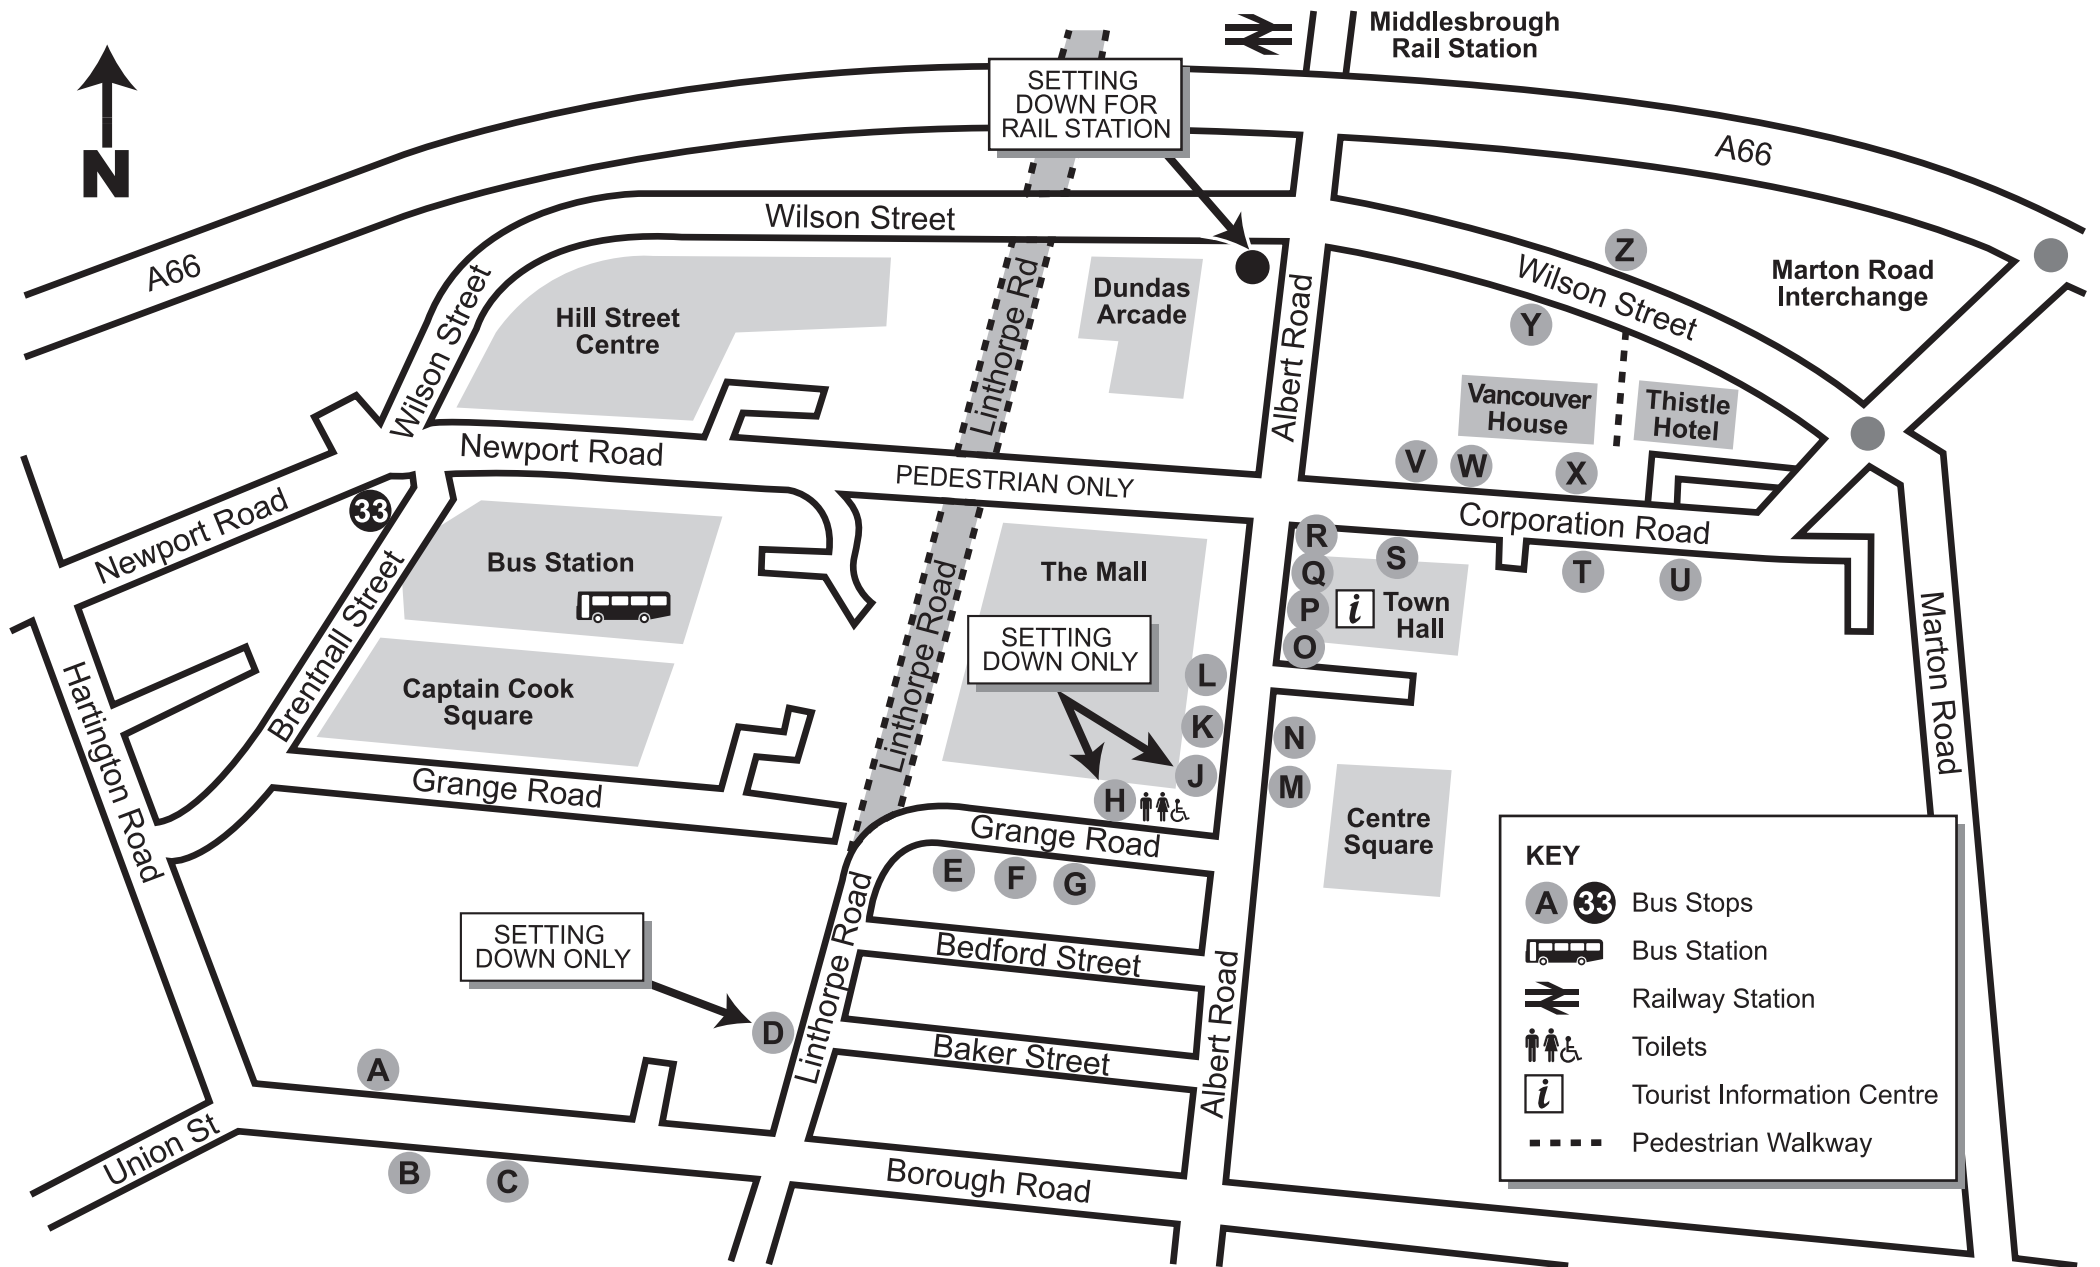

Middlesbrough - Town Centre Bus Stops

KEY

- **A** **33** Bus Stops
- Bus Station
- Railway Station
- Toilets
- Tourist Information Centre
- Pedestrian Walkway