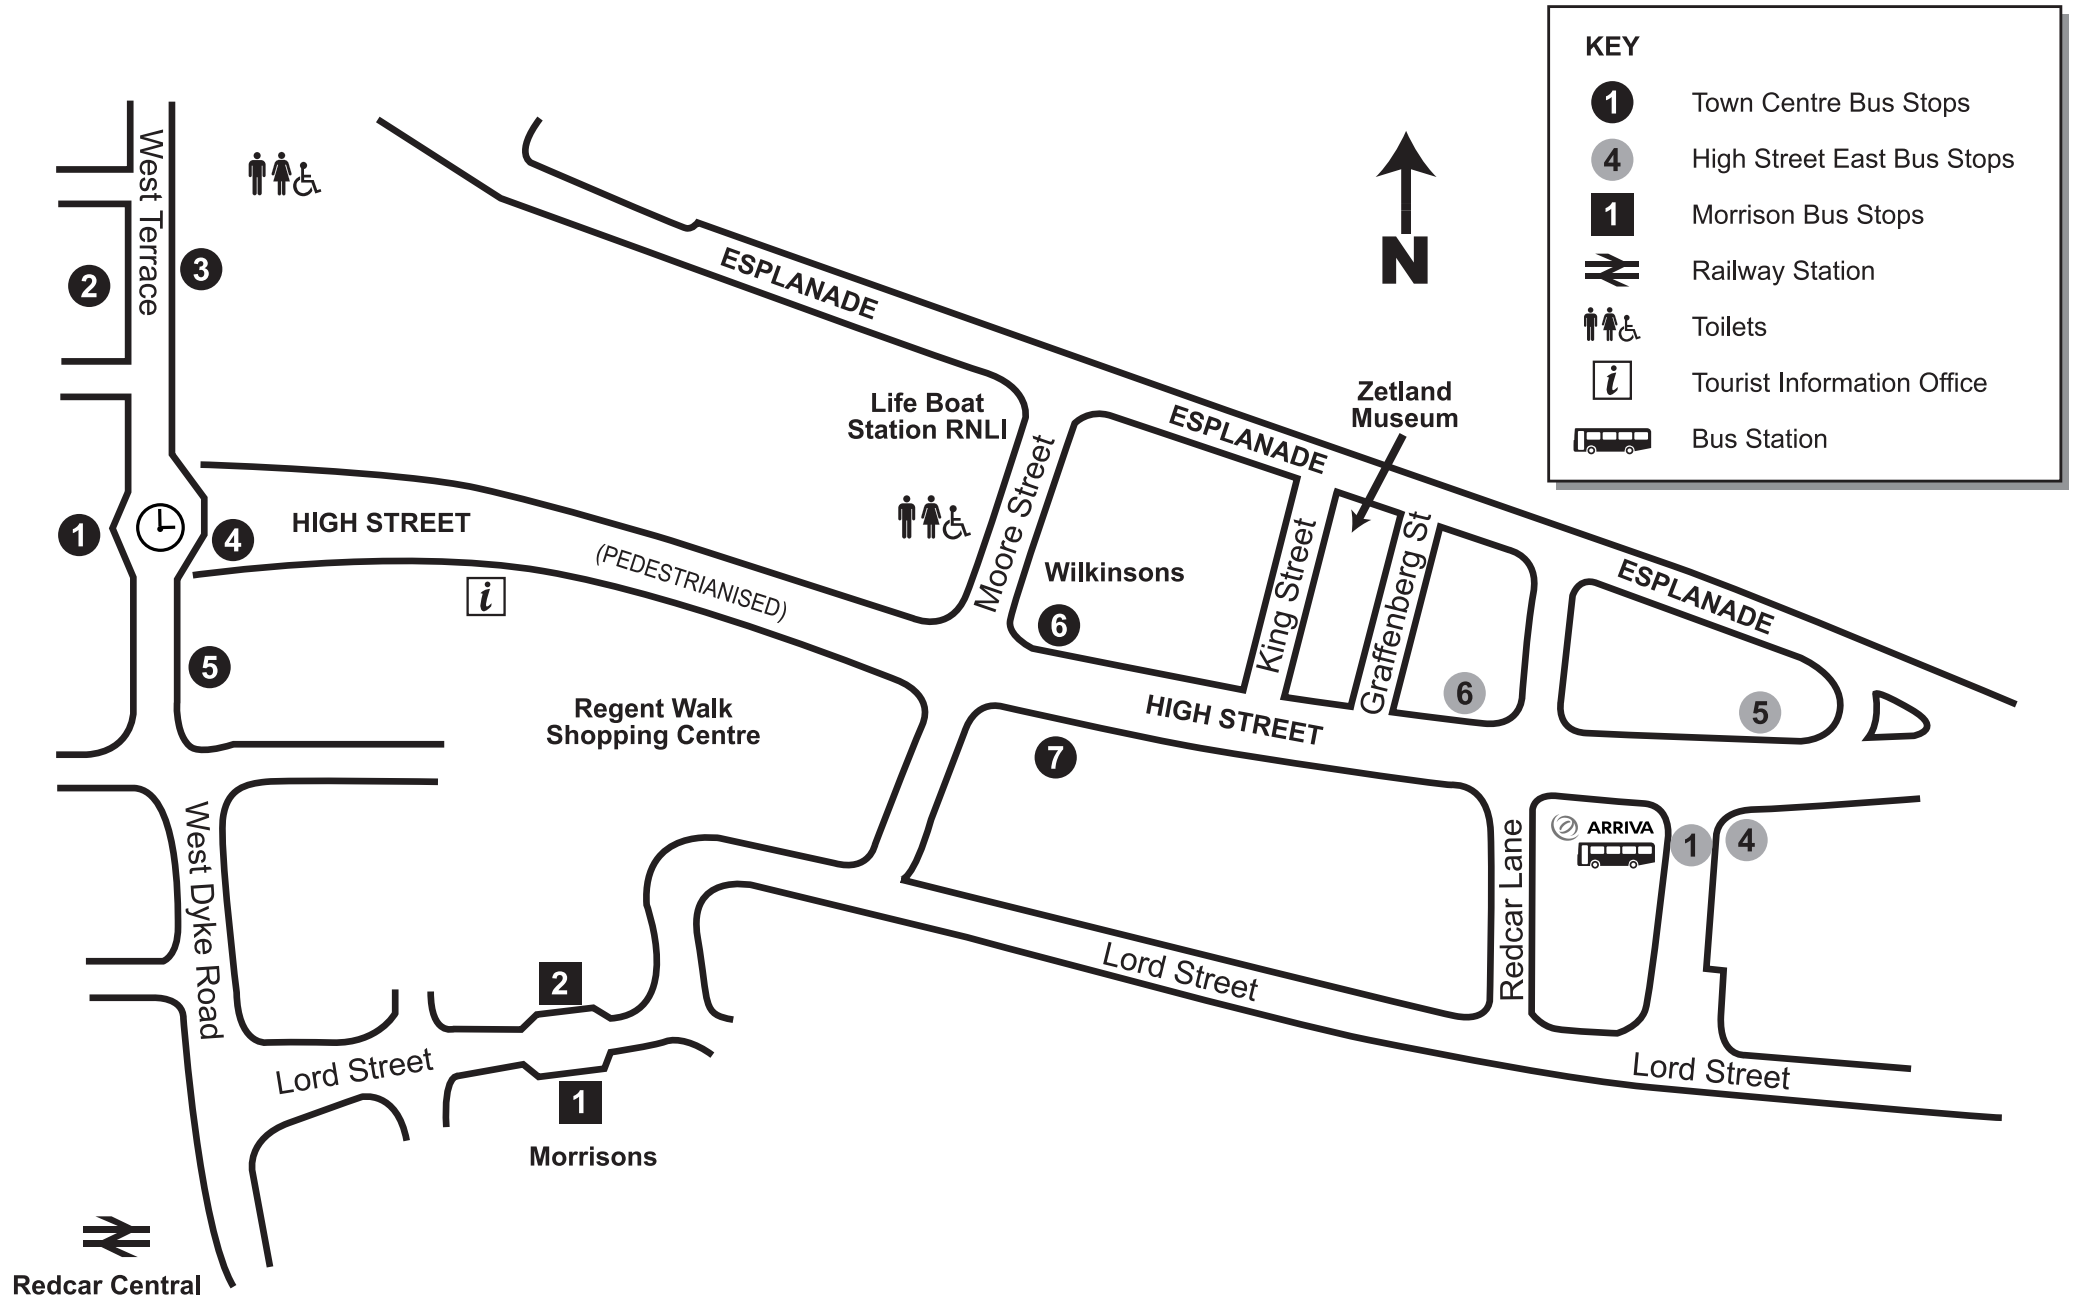

# REDCAR TOWN CENTRE – STAND ALLOCATION (Effective from Sunday 2 October 2011)

Stand	Stand location & departures
<b>REDCAR TOWN CLOCK</b>	
①	<b>48 67 81 747 M16 (Moorsbus) X3 X4</b> <i>Redcar East, Marske, Marske Estate, Saltburn, Brotton, New Skelton, Skelton, Boosbeck, Lingdale, Loftus</i>
②	<b>63 70 70A 707</b> <i>Redcar Bus Station, Ings Farm, Marske, Saltburn, Brotton, Carlin How, Loftus, Liverton Mines</i>
③	<b>CURRENTLY NOT IN USE</b>
④	<b>63 70 X70 708</b> <i>Lakes Estate, Lazenby, Eston, Normanby, Ormesby, James Cook University Hospital, Middlesbrough Coatham Road, Kirkleatham, Guisborough, Lingdale</i>
⑤	<b>67 81 746 747 X3 X4 M16 (Moorsbus)</b> <i>Coatham Road, Guisborough, Great Ayton, Stokesley, Lakes Estate, Dormanstown, Grangetown, Teesville, South Bank, North Ormesby, Middlesbrough</i>
<b>LORD STREET (near Morrisons)</b>	
1	<b>22 22A 48 64</b> <i>Dormanstown, Grangetown, Eston, Teesville, Brambles Farm, South Bank, North Ormesby, Middlesbrough Marske, Saltburn, Brotton, Skelton, Boosbeck, Lingdale</i>
2	<b>22 22A 64</b> <i>Redcar Lane, Marske, New Marske, Saltburn, Loftus</i>
<b>REDCAR HIGH STREET (WILKINSONS)</b>	
⑥	<b>ALL SERVICES</b>
⑦	<b>ALL SERVICES</b>