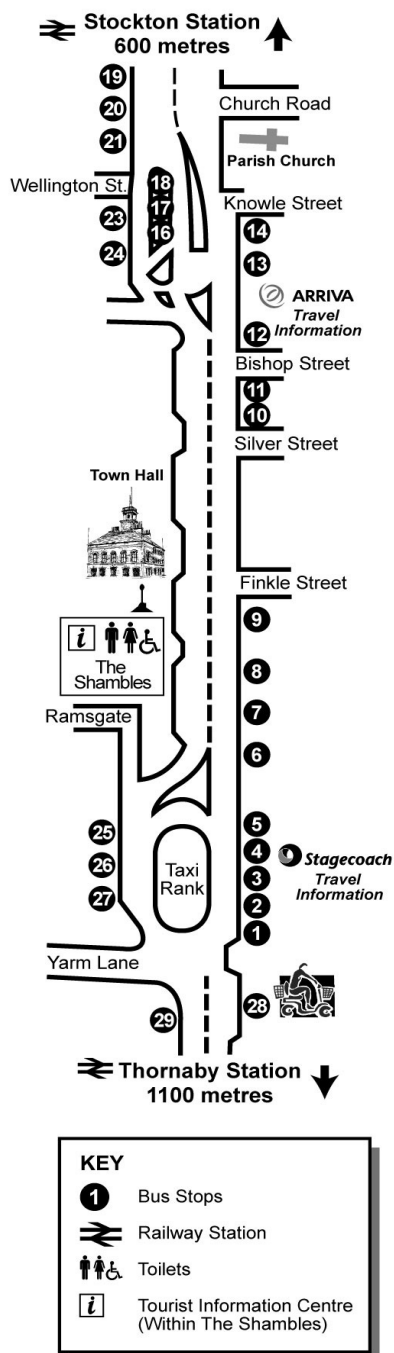

14	17 Thornaby, Acklam, Middlesbrough Bus Station Compass Royston 565 – Port Clarence
13	15 Thornaby Ctre, Cunningham Drive, Bassleton Court
12	13 13A 61 87 87A 87B 506 588 589 X6 Oxbridge, Fairfield, Hartburn, Elton, Longnewton, Yarm, Grangefield, Salters Lane
11	7 7A 551 577 Preston Park, Eaglescliffe, Yarm, Yarm Willey Flatts
10	21A 36 36A 37 38 66 436 537 Teesdale, Teesside Park, Middlesbrough, Park End, North Ormesby, James Cook University Hospital
9	507 Lanehouse Road, Bracknell Road, Thornaby, Ingleby Barwick, Maltby, Hilton, Kirkclevington, Yarm
8	13 13A 61 87 87A 87B 506 588 589 X6 Oxbridge, Fairfield, Hartburn, Elton, Longnewton, Yarm, Grangefield, Salters Lane
7	7 7A 551 577 Preston Park, Eaglescliffe, Yarm, Yarm Willey Flatts
6	21A 36 36A 37 38 66 436 537 Teesdale, Teesside Park, Middlesbrough, Park End, North Ormesby, James Cook University Hospital
5	15 Thornaby Ctre, Cunningham Drive, Bassleton Court
4	17 Ingleby Barwick, Thornaby, Acklam, Middlesbrough
3	M1 Moorsbus (North York Moors National Park) X61 Whitby, Scarborough
2	504 – Elton Home Caravan Park Taxibus Service, X66 – Darlington & Middlesbrough Express Service
1	Services 52 58 59 – Setting Down Only
28	National Express Coach Services X30 – Blackpool Express Summer Service Private Coach Tour and Holiday Departures
	Stockton Shopmobility & Dial a Ride is located at 3 - 5 Bridge Road