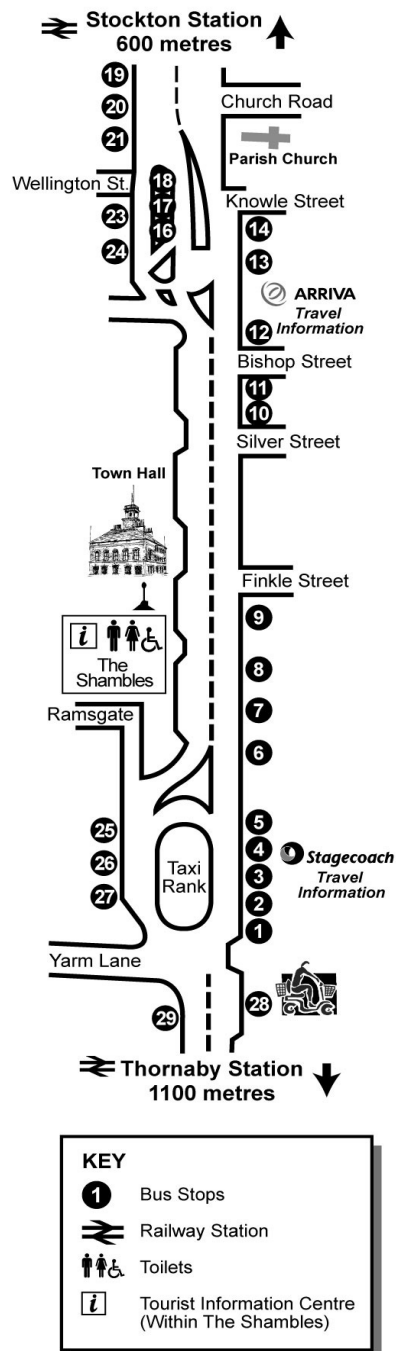

STOCKTON HIGH STREET BUS STOPS / STAND PLAN From Saturday 3 July 2010

19	15 515 Durham Road, Newtown, Ragworth Estate, Roseworth Estate, University Hospital of North Tees
20	58 558 565 Hardwick Estate, University Hospital of North Tees
21	13 13A 39 565 593 – Portrack Lane, Billingham Port Clarence, Middlesbrough, Acklam, Hemlington
23	35 36 37 38 87 87A 536 537 – Norton, Norton Green, Norton Grange, University Hospital of North Tees Glebe Estate, Billingham, Hartlepool Centre & Hartlepool Marina
24	52 551 555 556 – Norton Road, Albany Estate, Norton, Billingham, Low Grange, Port Clarence
18	21A 69 X1 X10 Sedgefield, Peterlee, Ferryhill, Bishop Auckland, Durham, Chester-le-Street, Gateshead & Newcastle Teesdale & Middlesbrough Bus Station
17	6 Carlton, Redmarshall, Stillington, Bishopton 12 12A Teesdale, Tees Barrage, Middlesbrough
16	59 505 – Elm Tree, Fairfield, Elton Park, Bishopsgarth, Tithebarn, North Tees Hospital
25	35 36 37 38 52 87 87A 536 537 551 Norton, Norton Grange, Billingham, Wolviston Court, Low Grange, Hartlepool Centre & Hartlepool Marina
26	15 21A 69 515 Ragworth Estate, Roseworth, University Hospital of North Tees, Sedgefield, Fishburn, Ferryhill, Wheatley Hill, Wingate, Peterlee
27	12 12A 13 13A 39 58 59 505 Teesdale, Portrack Lane, Middlesbrough, Hardwick, Elm Tree, Fairfield, Elton Park, North Tees Hospital
29	National Express & Holiday Coach Services and Local Services Pick Up & Drop Off Stop.