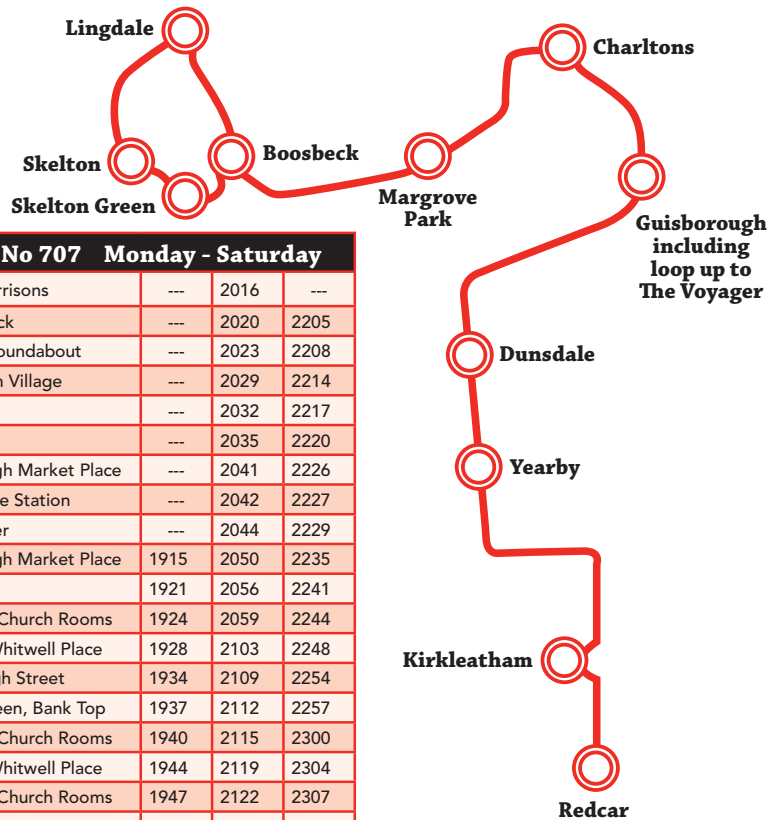

Timetable and route map 707

Service No 707 Monday - Saturday			
Redcar Morrisons	---	2016	---
Redcar Clock	---	2020	2205
Coatham Roundabout	---	2023	2208
Kirkleatham Village	---	2029	2214
Yearby	---	2032	2217
Dunsdale	---	2035	2220
Guisborough Market Place	---	2041	2226
Shell Service Station	---	2042	2227
The Voyager	---	2044	2229
Guisborough Market Place	1915	2050	2235
Charltons	1921	2056	2241
Boosbeck, Church Rooms	1924	2059	2244
Lingdale, Whitwell Place	1928	2103	2248
Skelton High Street	1934	2109	2254
Skelton Green, Bank Top	1937	2112	2257
Boosbeck, Church Rooms	1940	2115	2300
Lingdale, Whitwell Place	1944	2119	2304
Boosbeck, Church Rooms	1947	2122	2307
Charltons	1950	2125	2310
Guisborough Market Place	1956	2131	2316
Dunsdale	2002	2137	2322
Yearby	2004	2139	2324
Kirkleatham Village	2007	2142	2327
Coatham Roundabout	2013	2148	2333
Redcar Morrisons	2016	2151	---
Redcar Clock	2019	2154	2336

Service No 707

This service will run from Redcar Town Centre to Lingdale, returning to Redcar Town Centre.

Timetable and route map

this is your
LOCAL LINK
707 / 708

Main council number: **01642 774774**
 Integrated Transport: **01642 444973**
 Website: **www.redcar-cleveland.gov.uk**
 Email address: **locallink@redcar-cleveland.gov.uk**

Service No 708
This service will run from Saltburn to Liverton Mines, returning to Saltburn.