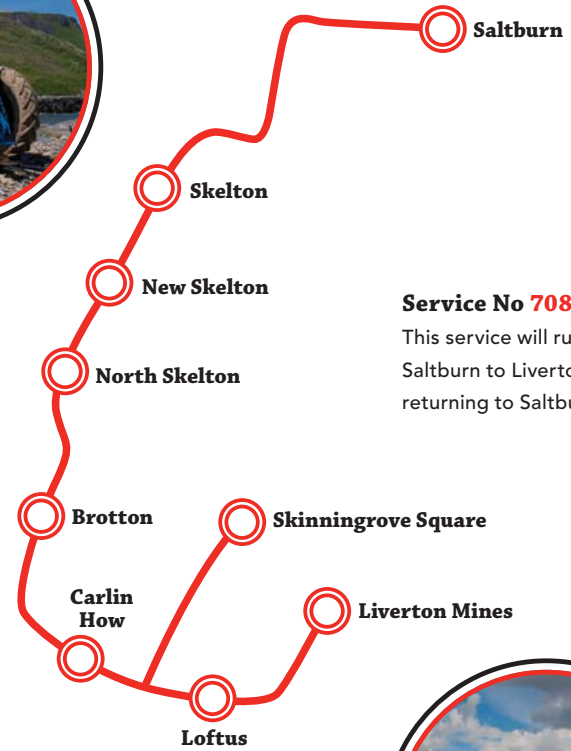

Service No 707

This service will run from Redcar Town Centre to Lingdale, returning to Redcar Town Centre.

Timetable and route map

this is your
LOCAL LINK
707 / 708

Main council number: **01642 774774**
 Integrated Transport: **01642 444973**
 Website: **www.redcar-cleveland.gov.uk**
 Email address: **locallink@redcar-cleveland.gov.uk**

Timetable and route map 708

Service No 708 Monday - Saturday					
Saltburn, Station Square	---	1931	2031	2136	2241
Saltburn, Hob Hill	---	1934	2034	2139	2244
Skelton High Street	---	1941	2041	2146	2251
North Skelton	---	1944	2044	2149	2254
Brotton, Green Tree	---	---	2048	2153	2258
Carlin How Square	---	---	2050	2155	2300
Skinningrove Square	---	---	2053	2158	2303
Loftus, Station Road	---	---	2057	2202	2307
Liverton Mines, Lantsbery Drive	---	---	2100	2205	2310
Liverton Mines, Lantsbery Drive	---	1955	2102	2207	2312
Loftus, Station Road	---	1959	2106	2211	2316
Skinningrove Square	---	2003	2110	2215	2320
Carlin How Square	---	2006	2113	2218	2323
Brotton, Green Tree	---	2008	2115	2220	2325
North Skelton	1912	2012	2119	2224	2329
Skelton Civic Centre	1915	2015	2122	2227	2332
Saltburn, Hob Hill	1922	2022	2129	2234	2339
Saltburn Station Square	1925	2025	2132	2237	2342

Service No 708
This service will run from Saltburn to Liverton Mines, returning to Saltburn.