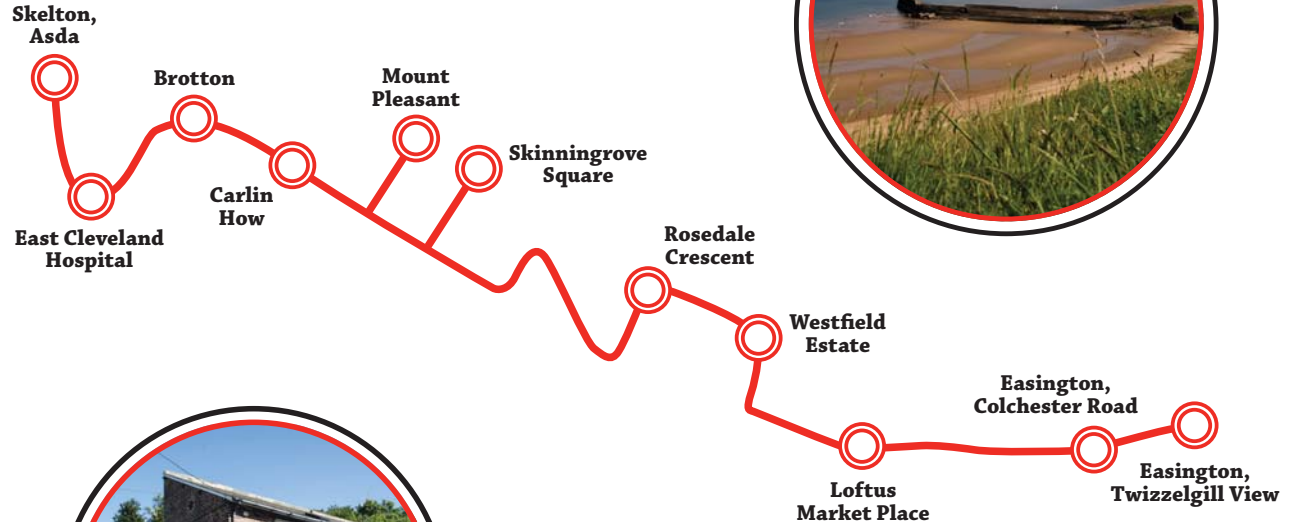

Timetable and route map

this is your LOCAL LINK

752

Contact us

Main council number
01642 774774

website
www.redcar-cleveland.gov.uk

email address
contactus@redcar-cleveland.gov.uk

this is **Redcar & Cleveland**

this is **Redcar & Cleveland**

Timetable and route map 752

Service No 752 Monday - Friday						
Skelton, Asda	---	1002	1116	---	1316	---
East Cleveland Hospital	---	1009	1123	---	1323	1425
Brotton, Green Tree	---	1011	1125	---	1325	1427
Carlin How Club	---	1013	1127	---	1327	1429
Mount Pleasant	0901	1015	1129	---	1329	1431
Skinningrove Square	0905	1019	1133	---	1333	1435
Loftus, Rosedale Crescent	0911	1025	1139	---	1339	1441
Westfield Estate	0913	1027	1141	---	1341	1443
Loftus Market Place	0916	1030	1144	---	1344	---
Easington, Colchester Road	0920	1034	1148	---	1348	---
Grinkle Lane, Twizziegill View	0924	1038	1152	---	1352	---
Grinkle Lane, Twizziegill View	0925	1039	1155	---	1355	---
Loftus Market Place	0930	1044	1200	---	1400	---
Westfield Estate	0933	1047	1203	---	1403	---
Loftus, Rosedale Crescent	0935	1049	1205	---	1405	---
Skinningrove Square	0940	1054	1210	---	1410	---
Mount Pleasant	0944	1058	1214	---	1414	---
Carlin How Club	0946	1100	1216	---	1416	---
Brotton, Green Tree	0949	1103	1219	---	1419	---
East Cleveland Hospital	0952	1106	1222	---	1422	---
Skelton, Asda	0959	1113	1229	---	---	---

Service No 752

This service will run from Skelton, ASDA to Grinkle Lane, Twizziegill View and then from Grinkle Lane, Twizziegill View to Skelton ASDA.