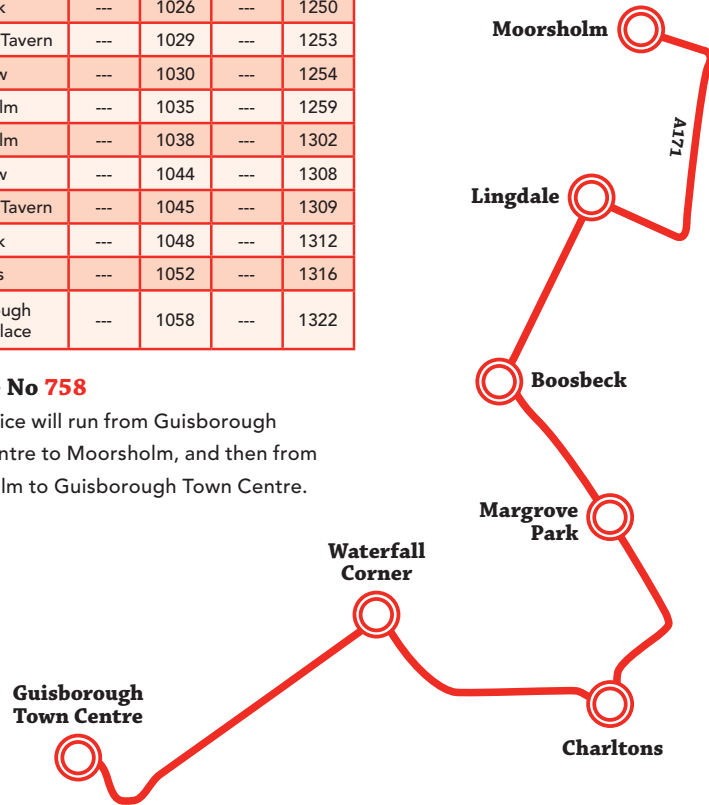

Timetable and route map 758 / 773

Service No 758 Monday - Saturday				
Guisborough Market Place	---	1014	---	1238
Charltons	---	1022	---	1246
Boosbeck	---	1026	---	1250
Lingdale Tavern	---	1029	---	1253
Stanghow	---	1030	---	1254
Moorsholm	---	1035	---	1259
Moorsholm	---	1038	---	1302
Stanghow	---	1044	---	1308
Lingdale Tavern	---	1045	---	1309
Boosbeck	---	1048	---	1312
Charltons	---	1052	---	1316
Guisborough Market Place	---	1058	---	1322

Service No 758

This service will run from Guisborough Town Centre to Moorsholm, and then from Moorsholm to Guisborough Town Centre.