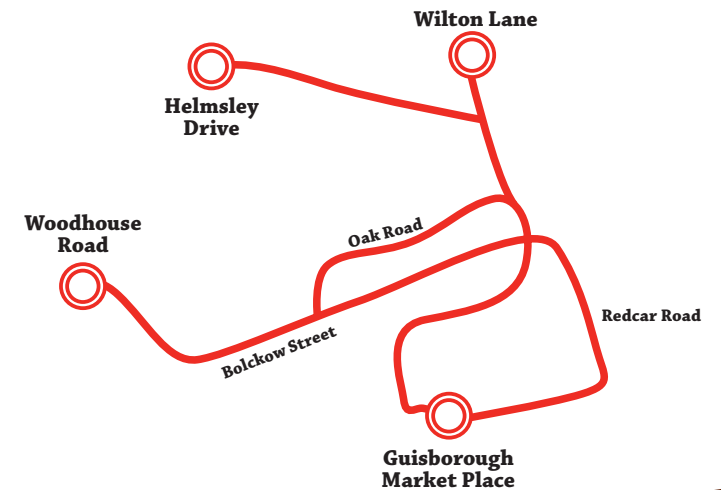

Timetable and route map 778

Service No 778 Monday - Saturday							
Guisborough Market Place	0905	0950	1122	1214	---	1443	---
Rectory Lane, Sainsbury's	0907	0952	1124	1216	---	1445	---
Tidkin Lane	0909	0954	1126	1218	---	1447	---
Enfield Chase	0913	0958	1130	1222	---	1451	---
Belmont Primary School	0916	1001	1133	1225	---	1454	---
Rectory Lane, Sainsbury's	0918	1003	1135	1227	---	1456	---
Rievaulx Way	0921	1006	1138	1230	---	1459	---
Guisborough Market Place	0926	1011	1143	1235	---	1504	---

Service No 778

This service will run from Guisborough Town Centre to Hunters Hill, to Whitby Road, returning to Guisborough Town Centre.

Timetable and route map

this is your
LOCAL LINK

773 / 778 / 758

Timetable and route map 758 / 773

Service No 758

This service will run from Guisborough Town Centre to Moorsholm, and then from Moorsholm to Guisborough Town Centre.

Service No 773 Monday - Saturday							
	NS						
Guisborough Market Place	0835	0929	1101	1153	---	1422	1525
Helmsley Drive	---	0934	1106	1158	---	1427	1530
Oak Road	---	0936	1108	1200	---	1429	1532
Woodhouse Road	0840	0940	1112	1204	---	1433	1536
Chaloner Primary School	0846	---	---	---	---	---	---
Guisborough Market Place	0849	0947	1119	1211	---	1440	1543

NS - Not Saturday or School Holidays

Service No 773

This service will run from Guisborough Town Centre to Wilton Lane, to Woodhouse Road, returning to Guisborough Town Centre.

Main council number: **01642 774774**
 Integrated Transport: **01642 444973**
 Website: **www.redcar-cleveland.gov.uk**
 Email address: **locallink@redcar-cleveland.gov.uk**